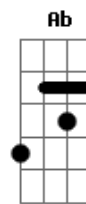

© ukulele-chords.com

© ukulele-chords.com