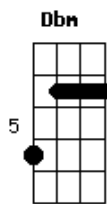

© ukulele-chords.com