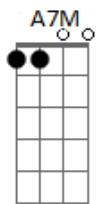

Jim Croce - Ill Have To Say I Love You In A Song

Tom: A
Intro: A7M Dbm Bm Dm E7

A7M Dbm
Well, I know it's kinda late
Bm E
I hope I didn't wake you
A7M Dbm
But what I gotta say can't wait
Bm E
I know you'd understand
D Ab
Every time I tried to tell you
Db7 Gbm D
The words just came out wrong
A7M E D D A7M E
So I'll have to say I love you in a song
A7M Dbm
Yeah, I know it's kinda strange
Bm E7
Every time I'm near you
A7M Dbm
I just run out of things to say
Bm E
I know you'd understand
D Ab
Every time I try to tell you

Db7 Gbm D
The words just came out wrong
A7M E D D A7M E
So I'll have to say I love you in a song
(A7M Dbm Bm Dm E7)

D Ab
Every time the time is right
Db7 Gbm D
All the words just came out wrong
A7M E D D A7M E
So I'll have to say I love you in a song
A7M Dbm
Yeah I know it's kinda late
Bm E
Hope I didn't wake you
A7M Dbm
But there's something I just gotta say
Bm E
Know you'd understand
D Ab
Every time I try to tell you
Db7 Gbm D
The words just came out wrong
A7M E D D A7M E
So I'll have to say I love you in a song

Acordes

© ukulele-chords.com