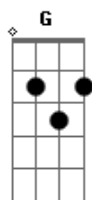

© ukulele-chords.com