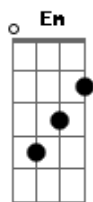

© ukulele-chords.com