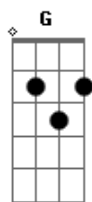

© ukulele-chords.com