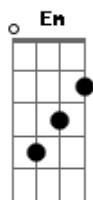

© ukulele-chords.com