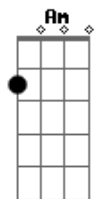

© ukulele-chords.com