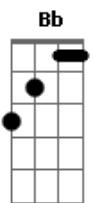

© ukulele-chords.com