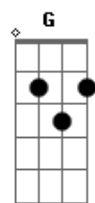

© ukulele-chords.com