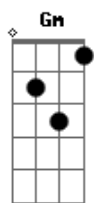

© ukulele-chords.com