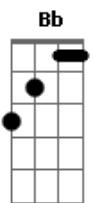

# Jethro Tull - Requiem

tom:

Bb

Well I saw a bird today  
Flying from a bush  
And the wind blew it away  
And the black-eyed mother Sun  
Scorched the butterfly at play  
Velvet Veined  
I saw it burn

Eb Cm Bb  
With a wintry storm-blown sigh  
Ab Fm Bb Eb Eb  
A silver cloud blew right on by  
And, taking in the morning  
I sang  
O Requiem

Eb Eb Cm F Bb  
Well, my lady told me: Stay  
I looked aside and walked away  
Along the Strand

Dm G C  
But I didn't say a word,  
As the train time-table blurred

Am F Dm  
Close behind  
The Taxi stand

Eb Cm  
Saw her face in the tear-drop  
Black cab window  
Ab Fm  
Fading in to the traffic,  
Watched her go  
And taking in the morning,  
Heard myself singing  
O Requiem

Bb Bb Gm  
Here I go again  
Gm Gm Eb  
It's the same old story

( Eb Eb Cm )  
( F Bb F Gm )  
( Gm Eb Cm )  
( F F F )  
( Dm G C )  
( G Am Am )  
( F Dm G G )

Eb Eb Cm F Bb  
Well, I saw a bird today  
I looked aside and walked away  
Along the Strand