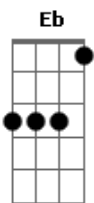

# Jethro Tull - Requiem

tom:

Bb

Well I saw a bird today  
Flying from a bush  
And the wind blew it away  
And the black-eyed mother Sun  
Scorched the butterfly at play  
Velvet Veined  
I saw it burn

Eb Cm Bb  
With a wintry storm-blown sigh  
Ab Fm Bb Eb Eb  
A silver cloud blew right on by  
And, taking in the morning  
I sang  
O Requiem

Eb Eb Cm F Bb  
Well, my lady told me: Stay  
I looked aside and walked away  
Along the Strand

Dm G C  
But I didn't say a word,  
As the train time-table blurred

Am F Dm  
Close behind  
The Taxi stand

Eb Cm  
Saw her face in the tear-drop  
Black cab window  
Ab Fm  
Fading in to the traffic,  
Watched her go  
And taking in the morning,  
Heard myself singing  
O Requiem

Bb Bb Gm  
Here I go again  
Gm Gm Eb  
It's the same old story

( Eb Eb Cm )  
( F Bb F Gm )  
( Gm Eb Cm )  
( F F F )  
( Dm G C )  
( G Am Am )  
( F Dm G G )

Eb Eb Cm F Bb  
Well, I saw a bird today  
I looked aside and walked away  
Along the Strand