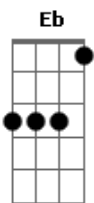

© ukulele-chords.com