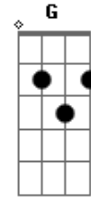

© ukulele-chords.com