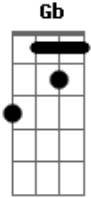

Jet - Get What You Need

Tom: Db
Intro: 3 times (Riff A)

Db
E
2 Times

Verse : 1
('Riff a' played through once at each Db)

Db Gb
Call you on the telephone_____ She's not there
Db Gb
Your always leaving me alone____ She don't care
Db Gb
I'm through with messing around_____ She's not there
Db
If you've got a lady friend I'm takin her down____
She don't care
Gb

Chorus Chords

E B Db B Db B Gb
You're gonna get what you need Gonna get what you
need B Db B Gb
E B

You're gonna get what you need

(after 6 bar **Ab**)

need

Gonna get what you

E B

Db **B** **Db** **B** **Gb**
Come on and get what you need

PRECHORUS

LINK

CHORUS

VERSE

PRECHORUS

LINK

CHORUS

SOLOLINK

SOLO

CHORUS

Ab **OUTRO**

Acordes

© ukulele-chords.com

© ukulele-chords.com

© ukulele-chords.com

© ukulele-chords.com