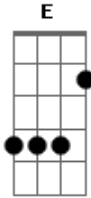

Jet - Get What You Need

Tom: Db
Intro: 3 times (Riff A)

Db
E
2 Times

Verse : 1
('Riff a' played through once at each Db)

Db Gb
Call you on the telephone_____ She's not there
Db Gb
Your always leaving me alone____ She don't care
Db Gb
I'm through with messing around_____ She's not there
Db
If you've got a lady friend I'm takin her down____
She don't care
Gb

Chorus Chords

E B Db B Db B Gb
You're gonna get what you need Gonna get what you
need B Db B Gb
E B

You're gonna get what you need

(after 6 bar **Ab**)

need

Gonna get what you

E B

Db **B** **Db** **B** **Gb**
Come on and get what you need

PRECHORUS

LINK

CHORUS

VERSE

PRECHORUS

LINK

CHORUS

SOLOLINK

SOLO

CHORUS

Ab **OUTRO**

Acordes

© ukulele-chords.com

© ukulele-chords.com

© ukulele-chords.com

© ukulele-chords.com