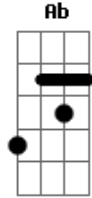

© ukulele-chords.com