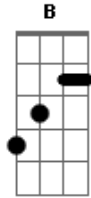

Jet - Get What You Need

Tom: Db
Intro: 3 times (Riff A)

Db
E
2 Times

Verse : 1
('Riff a' played through once at each Db)

Db Gb
Call you on the telephone_____ She's not there
Db Gb
Your always leaving me alone____ She don't care
Db Gb
I'm through with messing around_____ She's not there
Db
If you've got a lady friend I'm takin her down____
She don't care
Gb

Chorus Chords

E B Db B Db B Gb
You're gonna get what you need Gonna get what you
need B Db B Gb
E B

You're gonna get what you need

(after 6 bar **Ab**)

need

Gonna get what you

E B

Db **B** **Db** **B** **Gb**
Come on and get what you need

PRECHORUS

LINK

CHORUS

VERSE

PRECHORUS

LINK

CHORUS

SOLOLINK

SOLO

CHORUS

Ab **OUTRO**

Acordes

© ukulele-chords.com

© ukulele-chords.com

© ukulele-chords.com

© ukulele-chords.com