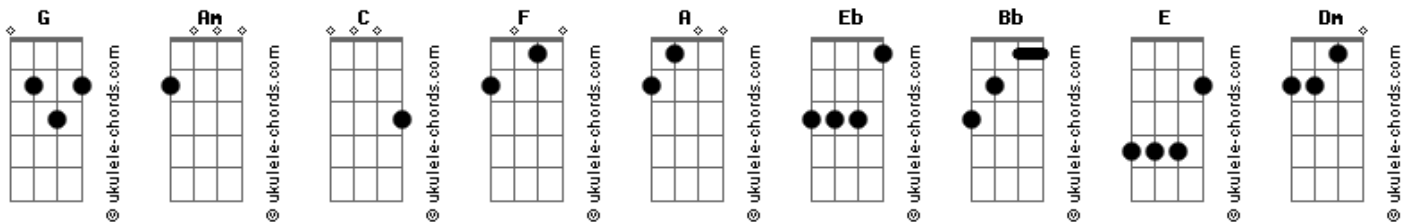

Don't say im never on your mind
Am F
Don't say you're givin' up on me
G
And I need
C
Right now so i can make you see
G
Somehow this is meant to be
Am F G
Tonight I want you next to me
Am G C
Time away from you
F E
Can't stand this (no longer)
Am G C Dm
I did this for you
F E
My heart just grows stronger
Am G C D
Spendin' every night alone
F E
And i'm missin' you (you)
F
If you could only see
G
What you mean to me, and I say
C
Don't say were runnin' out of time
G
Don't say im never on your mind
Am F
Don't say you're givin' up on me
G
And I need
C
Right now so i can make you see
G
Somehow this is meant to be
Am F
Tonight I want you next to me
G
I want you next to me
C
Don't say were runnin out of time
G
Don't say im never on your mind
Am F
Don't say you're givin up on me
G
And I need
C
Right now so i can make you see
G
Somehow this is meant to be
Am F
Tonight I want you next to me
G
I want you next to me
C
Don't say were runnin out of time
G
Don't say im never on your mind
Am F
Don't say you're givin up on me
G
And I need
C
Right now so i can make you see
G
Somehow this is meant to be
Am F
Tonight I want you next to me
G
I want you next to me
C

Acordes