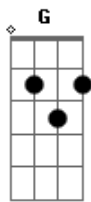

© ukulele-chords.com

© ukulele-chords.com