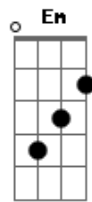

Jesuton - Home

Tom: D
Intro: 2x:

Bm A D G

E|-----|

-----|

B|-----3-----3/2-----2-----2-----7-----7/3-----|

-----|

G|-----4-----|

-4-----4-----|

D|-----|

-----|

A|-2-----|

-----|

E|-----|

-----|

Verso 1:

Bm A D

I'm afraid to land

G

The ground has shifted from under my feet

Bm A D

Please try to understand

G

Overnight I'm incomplete

Bm A D

There are strangers in

G

This place I used to know

Bm A D

I've been holding in

G G Gb

All the things that would make you ashamed of me

Refrão:

G Bm

I want to go

A Gbm G Bm

To the place where the trees have watched me grow

Gbm Em G Bm

I ran away and I ain't got a thing to show

A Gbm G Bm Gbm

I went away and now I can't call you home, Anymore

Verso 2:

Bm A D

Our summers burned long and bright and bright

The world was three and an old TV

Oh we would scream and fight

But in the morning it would be alright

Each day was a game to play cos

Fate still didn't know our names

Thought we'd be forever that way

Thought we'd be forever that way

Ponte:

Bm A

I used to run around , hoping to be found somewhere new

G Gbm

But now I know the truth was there before you

Bm A G

The years dissolved into seconds as I looked in her eyes

She flew away

Db Gbm

Now I've come back to say

Refrão:

G Bm

I want to go

A Gbm G Bm

To the place where the trees have watched me grow

Gbm G Bm

I ran away and I ain't got a thing to show

A Gbm G Bm

I went away and now I can't call you home,

Gbm G Bm

I went away and now I can't call you , go

A Gbm G Bm

To the place where the trees have watched me grow

Gbm G Bm

I ran away and I ain't got a thing to show

A Gbm G Bm

I went away and now I can't call you home

Gbm

Anymore

Acordes

© ukulele-chords.com

© ukulele-chords.com

© ukulele-chords.com

© ukulele-chords.com

© ukulele-chords.com

© ukulele-chords.com

© ukulele-chords.com

© ukulele-chords.com