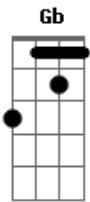

Jesuton - Home

Tom: D
Intro: 2x:

Bm A D G

E|-----|

-----|

B|-----3-----3/2-----2-----2-----7-----7/3-----|

-----|

G|-----4-----|

-4-----4-----|

D|-----|

-----|

A|-2-----|

-----|

E|-----|

-----|

Verso 1:

Bm A D

I'm afraid to land

G

The ground has shifted from under my feet

Bm A D

Please try to understand

G

Overnight I'm incomplete

Bm A D

There are strangers in

G

This place I used to know

Bm A D

I've been holding in

G G Gb

All the things that would make you ashamed of me

Refrão:

G Bm

I want to go

A Gbm G Bm

To the place where the trees have watched me grow

Gbm Em G Bm

I ran away and I ain't got a thing to show

A Gbm G Bm Gbm

I went away and now I can't call you home, Anymore

Verso 2:

Bm A D

Our summers burned long and bright and bright

The world was three and an old TV

Oh we would scream and fight

But in the morning it would be alright

Each day was a game to play cos

Fate still didn't know our names

Thought we'd be forever that way

Thought we'd be forever that way

Ponte:

Bm A

I used to run around , hoping to be found somewhere new

G Gbm

But now I know the truth was there before you

Bm A G

The years dissolved into seconds as I looked in her eyes

She flew away

Db Gbm

Now I've come back to say

Refrão:

G Bm

I want to go

A Gbm G Bm

To the place where the trees have watched me grow

Gbm G Bm

I ran away and I ain't got a thing to show

A Gbm G Bm

I went away and now I can't call you home,

Gbm G Bm

I went away and now I can't call you , go

A Gbm G Bm

To the place where the trees have watched me grow

Gbm G Bm

I ran away and I ain't got a thing to show

A Gbm G Bm

I went away and now I can't call you home

Gbm

Anymore

Acordes

© ukulele-chords.com

© ukulele-chords.com

© ukulele-chords.com

© ukulele-chords.com

© ukulele-chords.com

© ukulele-chords.com

© ukulele-chords.com

© ukulele-chords.com