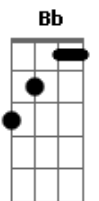

Jesus Culture - Lost In Your Love

tom:

Intro: **Bb Eb**

[Primeira Parte]

Bb
No greater love have I found than this
Ebadd9
But one who would lay down His life for His friends
Gm Bb
I found Your love, You call me friend
Ebadd9
Thank You, thank You, thank You

Bb
I want to get lost inside of Your love
Eb
I want to let praise flow out of these lungs
Gm F Bb Eb
I won't leave Your presence, this is right where I be-long
Ebadd9
I want to get lost in Your love

(**Bb Eb**)

[Terceira Parte]

Bb
I walk in freedom, redemption, and life
Ebadd9
Like beauty for ashes, from darkness to light
Gm Bb
Death where's your sting? I am fully alive
Ebadd9
Thank You, thank You, thank You

[Refrão]

Bb
I want to get lost inside of Your love

Acordes

© ukulele-chords.com

© ukulele-chords.com

© ukulele-chords.com

© ukulele-chords.com

© ukulele-chords.com

Eb
I want to let praise flow out of these lungs
Gm F Bb Eb
I won't leave Your presence, this is right where I be-long
Ebadd9
I want to get lost in Your love