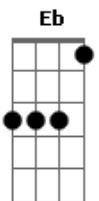

Bb
I want to get lost inside of Your love
Eb
I want to let praise flow out of these lungs
Gm F Bb Eb
I won't leave Your presence, this is right where I be-long
Ebadd9
I want to get lost in Your love

(**Bb Eb**)

[Terceira Parte]

Bb
I walk in freedom, redemption, and life
Ebadd9
Like beauty for ashes, from darkness to light
Gm Bb
Death where's your sting? I am fully alive
Ebadd9
Thank You, thank You, thank You

[Refrão]

Bb
I want to get lost inside of Your love

Acordes

© ukulele-chords.com

© ukulele-chords.com

© ukulele-chords.com

© ukulele-chords.com

© ukulele-chords.com

Eb
I want to let praise flow out of these lungs
Gm F Bb Eb
I won't leave Your presence, this is right where I be-long
Ebadd9
I want to get lost in Your love

(**Bb Eb**)

[Ponte]

Gm
My heart is overflowing
F
My praise will not stop growing
Bb
My soul will sing forever
Ebadd9
I love You
Gm
All honor and all glory
F
To You the One who's worthy
Bb
My soul will sing forever
Ebadd9
I love You