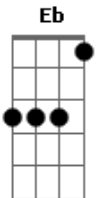

Bb
I want to get lost inside of Your love
Eb7M
I want to let praise flow out of these lungs
Gm7 F Bb Eb7M
I won't leave Your presence, this is right where I be-long
Ebadd9
I want to get lost in Your love
(**Bb Eb7M**)

[Terceira Parte]

Bb
I walk in freedom, redemption, and life
Ebadd9
Like beauty for ashes, from darkness to light
Gm7 Bb
Death where's your sting? I am fully alive
Ebadd9
Thank You, thank You, thank You

[Refrão]

Bb
I want to get lost inside of Your love

Acordes

© ukulele-chords.com

© ukulele-chords.com

© ukulele-chords.com

© ukulele-chords.com

© ukulele-chords.com

© ukulele-chords.com

Eb7M
I want to let praise flow out of these lungs
Gm7 F Bb Eb7M
I won't leave Your presence, this is right where I be-long
Ebadd9
I want to get lost in Your love
(**Bb Eb7M**)

[Ponte]