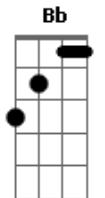

Bb
I want to get lost inside of Your love
Eb7M
I want to let praise flow out of these lungs
Gm7 F Bb Eb7M
I won't leave Your presence, this is right where I be-long
Ebadd9
I want to get lost in Your love
(**Bb Eb7M**)

[Terceira Parte]

Bb
I walk in freedom, redemption, and life
Ebadd9
Like beauty for ashes, from darkness to light
Gm7 Bb
Death where's your sting? I am fully alive
Ebadd9
Thank You, thank You, thank You

[Refrão]

Bb
I want to get lost inside of Your love

Acordes

© ukulele-chords.com

© ukulele-chords.com

© ukulele-chords.com

© ukulele-chords.com

© ukulele-chords.com

© ukulele-chords.com

Eb7M
I want to let praise flow out of these lungs
Gm7 F Bb Eb7M
I won't leave Your presence, this is right where I be-long
Ebadd9
I want to get lost in Your love
(**Bb Eb7M**)

[Ponte]