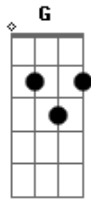

© ukulele-chords.com