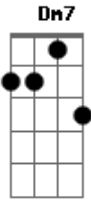

© ukulele-chords.com