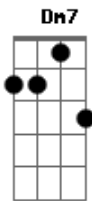

© ukulele-chords.com