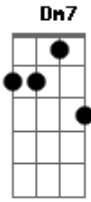

© ukulele-chords.com