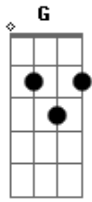

© ukulele-chords.com