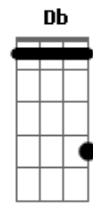

© ukulele-chords.com