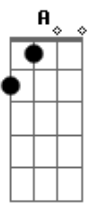

The Jesus And Mary Chain - Sugar Ray

Tom: A

From:

Transcribed by Michael Gartley

Note: when you are playing the Gb chords, you can lift your finger off the E string and put it back to follow the bassline, like
d---4-4-|
a---4-4-|
e-0-2-2-|

Gb
did you do it good, did you do it right
Gb
did you get that thing crawling up your spine
Gb
did you feel the heat of my sugar rays
Gb E
sware I saw that line shining on your face
B
All my friends are almost gone
Gb
But all I want is you
B Gb
All I want is you
B Db
All I want

Gb
Did you read my poem, did you get my poem
Gb
did it break your bones, almost broke my bones
Gb
did you feel my lips, did they slide and slip
Gb
did you feel my head shaking through your wrist

Gb E
sugar through your ray
B
all the boys have broke with sores
Gb
but all i want is you
B Gb B Gb

all i want is you
Ab B Db
all i want is you

Solo:
Gb

B

Db

E Db B A Gb

Gb
DarLing your so good did you feel the heat of my sugar ray

Gb E
I almost died died ... died

B
come enjoy
Gb
but all i want is you

B Gb
all i want is you

B Db
all i want

outro:
Gb E B

chords used:

E	022100
Gb	244xxx
Ab	466xxx
A	x0222x
B	x2444x
Db	x4666x

Acordes

© ukulele-chords.com