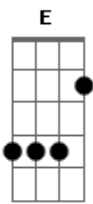

© ukulele-chords.com