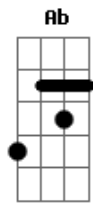

© ukulele-chords.com