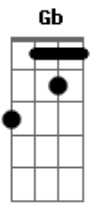

© ukulele-chords.com