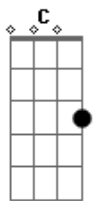

The Jesus And Mary Chain - Head On

Tom: C

(parte 1)

(C) palm-mute

As soon as I get my head round you
I come around catching sparks off you
I get an electric charge from you
A second hand living just won't do
(riff 1) repetir no final das Partes 1 e 2

(pós-refrão)

And I'm taking myself to the dirty part of town
Where all my troubles can be found
(solo 1)

(baixo do riff 1) repetir até acabar o solo e quando tocar o acorde C.

(solo 2)

(refrão 2x)

Makes you wanna feel, makes you wanna try
Makes you wanna blow the stars from the sky
(Pós-Refrão)
And I can't stand up, I can't cool down
I can't get my head off the ground

(baixo do riff 1) tocar até o final da música

I said yeah yeah, yeah yeah
yeah, yeah, yeah, yeah

Acordes

© ukulele-chords.com

© ukulele-chords.com

© ukulele-chords.com