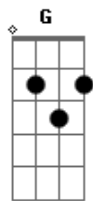

The Jesus And Mary Chain - Head On

Tom: C

(parte 1)

(C) palm-mute

As soon as I get my head round you
I come around catching sparks off you
I get an electric charge from you
A second hand living just won't do
(riff 1) repetir no final das Partes 1 e 2

(pós-refrão)

And I'm taking myself to the dirty part of town
Where all my troubles can be found
(solo 1)

(baixo do riff 1) repetir até acabar o solo e quando tocar o acorde C.

(solo 2)

(refrão 2x)

Makes you wanna feel, makes you wanna try
Makes you wanna blow the stars from the sky
(Pós-Refrão)
And I can't stand up, I can't cool down
I can't get my head off the ground

(baixo do riff 1) tocar até o final da música

I said yeah yeah, yeah yeah
yeah, yeah, yeah, yeah

Acordes

© ukulele-chords.com

© ukulele-chords.com

© ukulele-chords.com