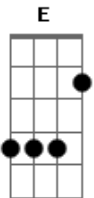

© ukulele-chords.com