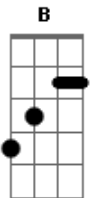

© ukulele-chords.com