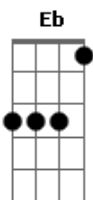

© ukulele-chords.com