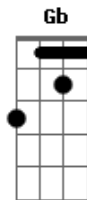

© ukulele-chords.com