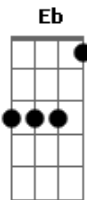

© ukulele-chords.com