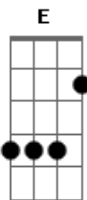

The Jesus And Mary Chain - April Skies

Tom: E

Afinação: Eb Ab Db Gb Bb

Hey honey whatcha trying to say
As I stand here don't you walk away
And the world comes tumbling down
Hand in hand in a violent life
Making love on the edge of a knife
And the world comes tumbling down
And it's hard for me to say
And it's hard for me to stay
I'm going down to be by myself
I'm going back for the good of my health
And there's one thing I couldn't do
Sacrifice myself to you
Sacrifice

Solo: E A E A B A E

Hey baby I just can't see
Just what you mean to me
I take my hand and I fake my words
I'm just your long-time curse
And if you walk away I can't take it
But that's the way that you are
And that's the things that you say
And now you've gone too far

With all things you say
Get back to where you come from
I can't help it
Under the April skies
Under the April sky
Under the April sun
Under the April sky
ooh-ooh-oooh
ooh-ooh-oooh
ooh-ooh-oooh
ooh-ooh-oooh
Under the April sun
Under the April sun
Under the April sky
Under the April sun
Under the April sky
Sun grows cold, sky gets black
And you broke me up and now you won't come back
Shaking hand, life is dead
And a broken heart and a screaming head
Hey hey
Under the April skies
Under the April sun
Under the April sky
Under the April sky

Acordes