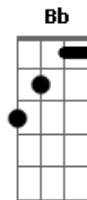

© ukulele-chords.com