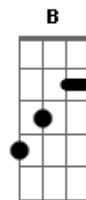

© ukulele-chords.com