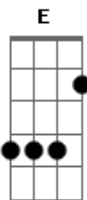

The Jesus And Mary Chain - April Skies

Tom: E

Afinação: Eb Ab Db Gb Bb

Eb E Hey honey whatcha trying to say
As I stand here don't you walk away
A E And the world comes tumbling down
A Hand in hand in a violent life
B Making love on the edge of a knife
A E And the world comes tumbling down
A And it's hard for me to say
E And it's hard for me to stay
A I'm going down to be by myself
E I'm going back for the good of my health
B And there's one thing I couldn't do
A Sacrifice myself to you
E Sacrifice

Solo: E A E A B A E

E Hey baby I just can't see
A Just what you mean to me
E I take my hand and I fake my words
A I'm just your long-time curse
B And if you walk away I can't take it
A E But that's the way that you are
A And that's the things that you say
E And now you've gone too far
A

With all things you say

B Get back to where you come from
A I can't help it
E Under the April skies
A Under the April sky
E Under the April sun
A Under the April sky
E ooh-ooh-oooh
A ooh-ooh-oooh
E ooh-ooh-oooh
A ooh-ooh-oooh
E Under the April sun
A Under the April sun
E Under the April sky
A Under the April sun
E A Under the April sky
E Sun grows cold, sky gets black
A And you broke me up and now you won't come back
E Shaking hand, life is dead
A And a broken heart and a screaming head
E Hey hey
A Under the April skies
E Under the April sun
A B A Under the April sky
E Under the April sky

Acordes