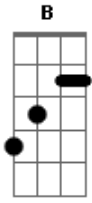

© ukulele-chords.com