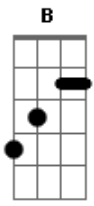

© ukulele-chords.com