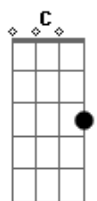

C Dm
 Cigarettes on the dash, we can have a sweet time

Baby where have you been all of my life

Bb
 All of my life, all of my life

[Final] Dm Bb Dm Bb Dm

Acordes

© ukulele-chords.com

© ukulele-chords.com

© ukulele-chords.com