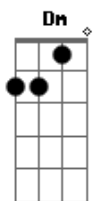

Jessie Ware - Ooh La La

tom:

Intro: Dm Bb

Dm Bb
Everyday, everyday, everyday I look
Dm Bb
For your car, to pick me up, on the avenue
Dm C Bb
Driving round, take me out, listening to the music
Dm C Bb
Put your lips on my cheek, that would make me happy
Dm
Ooo la la

C Bb
Open up the door, you know I like it
Dm
Ooo la la

C Bb
Chivalry was dead but you revived it

C Dm
You can love me one time

C Bb
You can love me two, two time

C Dm
You get more of my time

C Bb
If you're gonna treat me nice

C Dm
Ah Ah Ah Ah

Dm C Bb

Park it up at my place, who knows where we might be
Dm C Bb C
You can stay overnight, if you ask politely

Dm
Ooo la la

C Bb C
Open up the door, you know I like it

Dm
Ooo la la

C Bb
Chivalry was dead but you revived it

C Dm
You can love me one time

C Bb
You can love me two, two time

C Dm
You get more of my time

C Bb
If you're gonna treat me nice

Dm C Bb
Driving fast, driving fast, technicolor street lights

C Dm
Cigarettes on the dash, we can have a sweet time

Baby where have you been all of my life

Bb
All of my life, all of my life

[Final] Dm Bb Dm Bb Dm

Acordes

© ukulele-chords.com