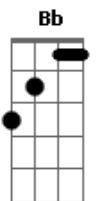

Jessie Ware - Ooh La La

tom:

Intro: Dm Bb

Dm Bb
 Everyday, everyday, everyday I look
 Dm Bb
 For your car, to pick me up, on the avenue
 Dm C Bb
 Driving round, take me out, listening to the music
 Dm C Bb
 Put your lips on my cheek, that would make me happy
 Dm
 Ooo la la

C Dm
 Cigarettes on the dash, we can have a sweet time

Baby where have you been all of my life

Bb
 All of my life, all of my life

[Final] Dm Bb Dm Bb Dm

Acordes

© ukulele-chords.com

© ukulele-chords.com

© ukulele-chords.com