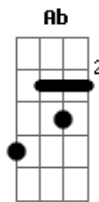

G D Em7 C
Losing my mind on a tiny error

G D Em7 C
I nearly left the real me on the shelf
No, no, no, no

G D Em7 C
Don't lose who you are, in the blur of the stars

G D Em7 C
Seeing is deceiving, dreaming is believing

It's okay not to be okay

G D
Sometimes it's hard
Em7 C
to follow your heart

G D
But tears don't mean you're losing
Em7
everybody's bruising

C G
Just be true with who you are

(G D Em7 C) (4x)
(Who you are, who you are, who you are (4x)

G D Em7 C
Brushing my hair, do I look perfect?

G D Em7 C
I forgot what to do to fit the mold

G D Em7 C
The more I try, the less it's working

G D Em7 C
Cause everything inside me screams: no, no, no, no, no, no,
no

G D Em7 C
Don't lose who you are, in the blur of the stars

G D Em7 C
Seeing is deceiving, dreaming is believing

C
It's okay not to be okay

G D
Sometimes it's hard
Em7 C
to follow your heart

G D
But tears don't mean you're losing
Em7
everybody's bruising

C G
Just be true with who you are

D
Yes, Nos, egos
Em7
fake shows like W00

C
Just go, and leave me alone

G D Em7 C
Real talk, real life, good luck, good night
With a smile...

C G D Em7 C
That's my home, yeah
G D Em7 C
That is my home...

(G D Em7 C) (2x)
G D Em7 C
No, no, no, no, no...

G D Em7 C
Don't lose who you are, in the blur of the stars

G D Em7 C
Seeing is deceiving, dreaming is believing

It's okay not to be okay

G D
Sometimes it's hard
Em7 C
to follow your heart

G D
But tears don't mean you're losing
Em7
everybody's bruising

C G
Just be true with who you are

G D Em7 C
Yeah, Yeah....

Acordes

ukulele-chords.com