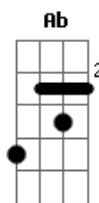

G D Em7 C
Don't lose who you are, in the blur of the stars
G D Em7 C
Seeing is deceiving, dreaming is believing

It's okay not to be okay

G D
Sometimes it's hard
Em7 C
to follow your heart

G D
But tears don't mean you're losing
Em7
everybody's bruising

Just be true with who you are

(G D Em7 C) (4x)
(Who you are, who you are, who you are (4x))

G D Em7 C
Brushing my hair, do I look perfect?

G D Em7 C
I forgot what to do to fit the mold

G D Em7 C
The more I try, the less it's working

G D Em7 C
Cause everything inside me screams: no, no, no, no, no, no,
no

G D Em7 C
Don't lose who you are, in the blur of the stars

G D Em7 C
Seeing is deceiving, dreaming is believing

C
It's okay not to be okay

G D
Sometimes it's hard
Em7 C
to follow your heart

G D
But tears don't mean you're losing
Em7
everybody's bruising

Just be true with who you are

D
Yes, Nos, egos

Em7
fake shows like W00

C
Just go, and leave me alone

G D Em7 C
Real talk, real life, good luck, good night
With a smile...

C G D Em7 C
That's my home, yeah

G D Em7 C
That is my home...

(G D Em7 C) (2x)

G D Em7 C
No, no, no, no, no...

G D Em7 C
Don't lose who you are, in the blur of the stars

G D Em7 C
Seeing is deceiving, dreaming is believing

C
It's okay not to be okay

G D
Sometimes it's hard
Em7 C
to follow your heart

G D
But tears don't mean you're losing
Em7
everybody's bruising

Just be true with who you are

G D Em7 C
Yeah, Yeah....

Acordes

© ukulele-chords.com