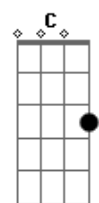

© ukulele-chords.com