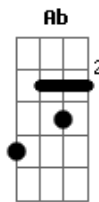

G D Em7 C
Don't lose who you are, in the blur of the stars
G D Em7 C
Seeing is deceiving, dreaming is believing

It's okay not to be okay

G D
Sometimes it's hard
Em7 C
to follow your heart

G D
But tears don't mean you're losing
Em7
everybody's bruising

Just be true with who you are

(G D Em7 C) (4x)
(Who you are, who you are, who you are (4x))

G D Em7 C
Brushing my hair, do I look perfect?

G D Em7 C
I forgot what to do to fit the mold

G D Em7 C
The more I try, the less it's working

G D Em7 C
Cause everything inside me screams: no, no, no, no, no, no,
no

G D Em7 C
Don't lose who you are, in the blur of the stars

G D Em7 C
Seeing is deceiving, dreaming is believing

C
It's okay not to be okay

G D
Sometimes it's hard
Em7 C
to follow your heart

G D
But tears don't mean you're losing
Em7
everybody's bruising

Just be true with who you are

D
Yes, Nos, egos

Em7
fake shows like W00

C
Just go, and leave me alone

G D Em7 C
Real talk, real life, good luck, good night
With a smile...

C G D Em7 C
That's my home, yeah

G D Em7 C
That is my home...

(G D Em7 C) (2x)

G D Em7 C
No, no, no, no, no...

G D Em7 C
Don't lose who you are, in the blur of the stars

G D Em7 C
Seeing is deceiving, dreaming is believing

C
It's okay not to be okay

G D
Sometimes it's hard
Em7 C
to follow your heart

G D
But tears don't mean you're losing
Em7
everybody's bruising

Just be true with who you are

G D Em7 C
Yeah, Yeah....

Acordes

© ukulele-chords.com