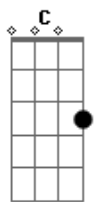

ukulele-chords.com