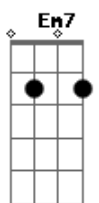

© ukulele-chords.com