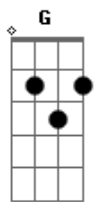

ukulele-chords.com