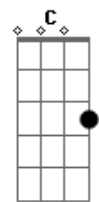

© ukulele-chords.com