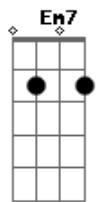

© ukulele-chords.com