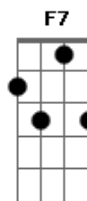

© ukulele-chords.com