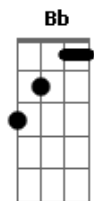

© ukulele-chords.com