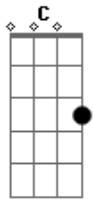

Jessica Riddle - Even Angels Fall

tom:

Intro: F C G C

[Primeira Parte]

F Am G Am
You found hope, you found faith
F Am G F
Found how fast she could take it away
F Am G Am
Found true love lost your heart
F Am G F
Now you don't know who you are
F Am G Am
She made it easy made it free
F Am G F
Made you hurt till you couldn't see
F Am G Am G F
Sometimes it stops some times it flows
F Am G F
Baby that is how love goes

[Refrão]

C G Am F
You will fly and you will crawl
C G Am F
God knows even angels fall

Acordes

© ukulele-chords.com