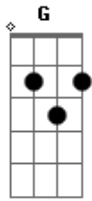

Jessica Riddle - Even Angels Fall

tom:

Intro: F C G C

[Primeira Parte]

F Am G Am
You found hope, you found faith
F Am G F
Found how fast she could take it away
F Am G Am
Found true love lost your heart
F Am G F
Now you don't know who you are
F Am G Am
She made it easy made it free
F Am G F
Made you hurt till you couldn't see
F Am G Am G F
Sometimes it stops some times it flows
F Am G F
Baby that is how love goes

[Refrão]

C G Am F
You will fly and you will crawl
C G Am F
God knows even angels fall

Acordes

© ukulele-chords.com

© ukulele-chords.com

© ukulele-chords.com

© ukulele-chords.com

© ukulele-chords.com

C G Am F
No such thing as you lost it all
C G Am F
God knows even angels fall

[Segunda Parte]

F Am G Am G F
And it's a secret that no one tells
F Am G F
One day it's heaven one day it's hell
F Am G Am G F
It's no fairy tale take it from me
F Am G F
That's the way it's supposed to be