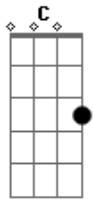

Jessica Riddle - Even Angels Fall

tom:

Intro: F C G C

[Primeira Parte]

F Am G Am
You found hope, you found faith
F Am G F
Found how fast she could take it away
F Am G Am
Found true love lost your heart
F Am G F
Now you don't know who you are
F Am G Am
She made it easy made it free
F Am G F
Made you hurt till you couldn't see
F Am G Am G F
Sometimes it stops some times it flows
F Am G F
Baby that is how love goes

[Refrão]

C G Am F
You will fly and you will crawl
C G Am F
God knows even angels fall

Acordes

© ukulele-chords.com

© ukulele-chords.com

© ukulele-chords.com

© ukulele-chords.com

© ukulele-chords.com