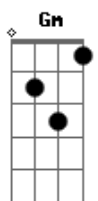

© ukulele-chords.com