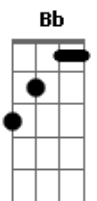

© ukulele-chords.com