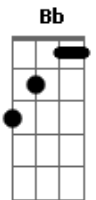

© ukulele-chords.com