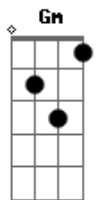

© ukulele-chords.com