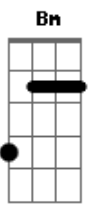

Jessica Lynn - Now Or Never

tom:

Intro: ^D ^G ^{A7} ^D
_D _G _{A7}

^D
 Baby here we are
 Standing in the midnight hour
 Leaning on your car
 I could stay and talk for hours
 But we shouldn't be together, baby we know better
^G
 I could never make you mine
^D
 But the way my heart is beatin'
^D
 Yeah you have got me feelin'
^{Bm} ^G
 That maybe yeah tonight is the night

[Ponte]

^{Em} ^G
 We got one chance
^{Em} ^G ^A
 Let's make it last

(^D ^G ^{A7})
 (^D ^G ^{A7})

[Refrão]

^D
 So
^G
 Betting on forever
^{Em} ^G
 I'm putting all my chips on you
^D ^G
 And If you say let's do it
 Imma hold you to it
^{Em}
 I'll follow you wherever
^A
 But baby yeah

^{A7} ^D ^G ^{A7} ^D ^G ^{A7} ^D
 baby It's now or never come It's now or never

Acordes

© ukulele-chords.com

© ukulele-chords.com

© ukulele-chords.com

© ukulele-chords.com

© ukulele-chords.com

© ukulele-chords.com