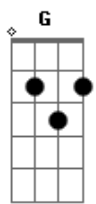

© ukulele-chords.com