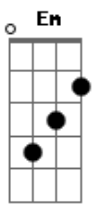

Jessica Lynn - Now Or Never

tom:

Intro: ^D ^G ^{A7} ^D
_D _G _{A7}

^D
 Baby here we are
 Standing in the midnight hour
 Leaning on your car
 I could stay and talk for hours
 But we shouldn't be together, baby we know better
^G
 I could never make you mine
^D
 But the way my heart is beatin'
^D
 Yeah you have got me feelin'
^{Bm} ^G
 That maybe yeah tonight is the night

[Ponte]

^{Em} ^G
 We got one chance
^{Em} ^G ^A
 Let's make it last

(^D ^G ^{A7})
 (^D ^G ^{A7})

[Refrão]

^D
 So
^G
 Betting on forever
^{Em} ^G
 I'm putting all my chips on you
^D ^G
 And If you say let's do it
 Imma hold you to it
^{Em}
 I'll follow you wherever
^A
 But baby yeah

^{A7} ^D ^G ^{A7} ^D ^G ^{A7} ^D
 baby It's now or never come It's now or never

Acordes

© ukulele-chords.com

© ukulele-chords.com

© ukulele-chords.com

© ukulele-chords.com

© ukulele-chords.com

© ukulele-chords.com