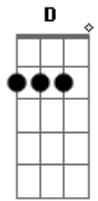

© ukulele-chords.com