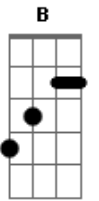

© ukulele-chords.com