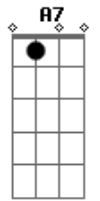

© ukulele-chords.com