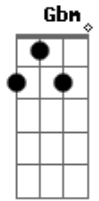

© ukulele-chords.com