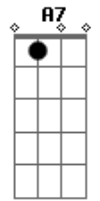

© ukulele-chords.com