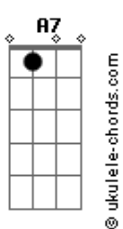

Jesse McCartney - Righ Where You Want Me

Tom: G
Intro: C7M B7 Em7 A7 2x

Verse:

C7M B7
Girl
There's somethin' 'bout me that you oughta know C7M B7
I've never felt the need to lose control Em7 A7 C7M B7
Always held on back and played it slow Em7 A7 C7M
But not this time B7 Em7 A7
C7M
Baby, don't be gentle
I can handle anything

Chorus:

Em A7 C
Baby, take me on a journey
B7 Em
I've been thinkin lately A7
I could use C B7
A little time alone with you Em A7 C
Crazy, let's do something maybe B7 Em
Please don't take your time A7 C7M B7 C7M B7
You've got me right where you want me

Woo hoo hoo Em7
A7 C7M B7 Em7 A7 : Only after
Right where you want me : first Chorus

Verse:

Acordes

Girl

I'm gonna let you have your way with me
When you move like that it's hard to breathe
I never thought that it could be like this
But I was wrong
Baby, don't be gentle,
I can handle anything

Chorus

Bridge:

C7M
Can't explain it D Em
How you swept me off my feet A7
Unexpectedly C7M
In slow motion D Em D C7M
My imagination's runnin' tryin' to keep my body still D Em D C7M
Oh, I can hardly stand the thrill B7
Yeah

C7M
Well, Baby don't be gentle

I can handle anything

Chorus 2x

Outro:

A7 C7M B7 Em7 Em7
You've got me (whoa whoa)
A7
You've got me C7M B7
Right where you want me