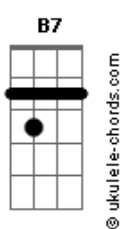

Jesse McCartney - Righ Where You Want Me

Tom: **G**
Intro: **C7M B7 Em7 A7** 2x

Verse:

C7M B7
Girl
There's somethin' 'bout me that you oughta know **Em7 A7 C7M B7**
I've never felt the need to lose control **Em7 A7 C7M B7**
Always held on back and played it slow **Em7 A7 C7M**
B7 Em7 A7
But not this time
C7M
Baby, don't be gentle
I can handle anything

Chorus:

Em A7 C
Baby, take me on a journey
B7 Em
I've been thinkin lately
A7
I could use
C B7
A little time alone with you
Em A7 C
Crazy, let's do something maybe
B7 Em
Please don't take your time
A7 C7M B7 C7M B7
You've got me right where you want me

Em7 :
Woo hoo hoo : Only after
A7 C7M B7 Em7 A7 : first Chorus
Right where you want me _:

Verse:

Acordes

Girl

I'm gonna let you have your way with me
When you move like that it's hard to breathe
I never thought that it could be like this
But I was wrong
Baby, don't be gentle,
I can handle anything