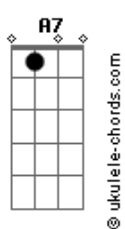

Jesse McCartney - Righ Where You Want Me

Tom: **G**
Intro: **C7M B7 Em7 A7** 2x

Verse:

C7M B7
Girl
There's somethin' 'bout me that you oughta know **Em7 A7 C7M B7**
I've never felt the need to lose control **Em7 A7 C7M B7**
Always held on back and played it slow **Em7 A7 C7M**
B7 Em7 A7
But not this time **C7M**
Baby, don't be gentle
I can handle anything

Chorus:

Em A7 C
Baby, take me on a journey
B7 Em
I've been thinkin lately **A7**
I could use **C**
A little time alone with you **B7**
Em A7 C
Crazy, let's do something maybe **B7 Em**
Please don't take your time **A7 C7M B7 C7M B7**
You've got me right where you want me

Em7 :
Woo hoo hoo : Only after
A7 C7M B7 Em7 A7 : first Chorus
Right where you want me _:

Verse:

Acordes

Girl

I'm gonna let you have your way with me
When you move like that it's hard to breathe
I never thought that it could be like this
But I was wrong
Baby, don't be gentle,
I can handle anything

Chorus

Bridge:

C7M
Can't explain it **D Em**
How you swept me off my feet **A7**
Unexpectedly **C7M**
In slow motion **D Em D C7M**
My imagination's runnin' tryin' to keep my body still **D Em D C7M**
Oh, I can hardly stand the thrill **B7**
Yeah

C7M
Well, Baby don't be gentle

I can handle anything

Chorus 2x

Outro:

A7 C7M B7 Em7 Em7
You've got me (whoa whoa)
A7
You've got me **C7M B7**
Right where you want me