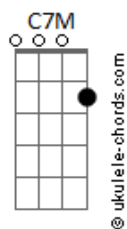

Jesse McCartney - Righ Where You Want Me

Tom: **G**
Intro: **C7M B7 Em7 A7** 2x

Verse:

C7M B7
Girl
There's somethin' 'bout me that you oughta know **Em7 A7 C7M B7**
I've never felt the need to lose control **Em7 A7 C7M B7**
Always held on back and played it slow **Em7 A7 C7M**
B7 Em7 A7
But not this time **C7M**
Baby, don't be gentle
I can handle anything

Chorus:

Em A7 C
Baby, take me on a journey
B7 Em
I've been thinkin lately **A7**
I could use **C**
A little time alone with you **B7**
Em A7 C
Crazy, let's do something maybe **B7 Em**
Please don't take your time **A7 C7M B7 C7M B7**
You've got me right where you want me

Em7 :
Woo hoo hoo : Only after
A7 C7M B7 Em7 A7 : first Chorus
Right where you want me _:

Verse:

Acordes

Girl

I'm gonna let you have your way with me
When you move like that it's hard to breathe
I never thought that it could be like this
But I was wrong
Baby, don't be gentle,
I can handle anything