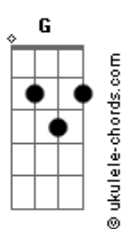

Jesse McCartney - Righ Where You Want Me

Tom: **G**
Intro: **C7M B7 Em7 A7** 2x

Verse:

C7M B7
Girl
There's somethin' 'bout me that you oughta know **Em7 A7 C7M B7**
I've never felt the need to lose control **Em7 A7 C7M B7**
Always held on back and played it slow **Em7 A7 C7M**
B7 Em7 A7
But not this time
C7M
Baby, don't be gentle
I can handle anything

Chorus:

Em A7 C
Baby, take me on a journey
B7 Em
I've been thinkin lately
A7
I could use
C B7
A little time alone with you
Em A7 C
Crazy, let's do something maybe
B7 Em
Please don't take your time
A7 C7M B7 C7M B7
You've got me right where you want me

Em7 :
Woo hoo hoo : Only after
A7 C7M B7 Em7 A7 : first Chorus
Right where you want me _:

Verse:

Acordes

Girl

I'm gonna let you have your way with me
When you move like that it's hard to breathe
I never thought that it could be like this
But I was wrong
Baby, don't be gentle,
I can handle anything