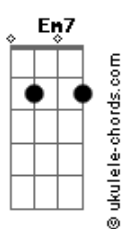

Jesse McCartney - Righ Where You Want Me

Tom: **G**
Intro: **C7M B7 Em7 A7** 2x

Verse:

C7M B7
Girl
There's somethin' 'bout me that you oughta know **Em7 A7 C7M B7**
I've never felt the need to lose control **Em7 A7 C7M B7**
Always held on back and played it slow **Em7 A7 C7M**
B7 Em7 A7
But not this time **C7M**
Baby, don't be gentle
I can handle anything

Chorus:

Em A7 C
Baby, take me on a journey
B7 Em
I've been thinkin lately **A7**
I could use **C**
A little time alone with you **B7**
Em A7 C
Crazy, let's do something maybe **B7 Em**
Please don't take your time **A7 C7M B7 C7M B7**
You've got me right where you want me

Em7 :
Woo hoo hoo : Only after
A7 C7M B7 Em7 A7 : first Chorus
Right where you want me _:

Verse:

Acordes

Girl

I'm gonna let you have your way with me
When you move like that it's hard to breathe
I never thought that it could be like this
But I was wrong
Baby, don't be gentle,
I can handle anything

Chorus

Bridge:

C7M
Can't explain it **D Em**
How you swept me off my feet **A7**
Unexpectedly **C7M**
In slow motion **D Em D C7M**
My imagination's runnin' tryin' to keep my body still **D Em D C7M**
Oh, I can hardly stand the thrill **B7**
Yeah

C7M
Well, Baby don't be gentle

I can handle anything

Chorus 2x

Outro:

A7 C7M B7 Em7 Em7
You've got me (whoa whoa)
A7
You've got me **C7M B7**
Right where you want me