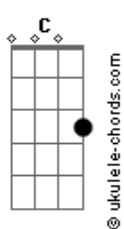

Jesse McCartney - Righ Where You Want Me

Tom: **G**
Intro: **C7M B7 Em7 A7** 2x

Verse:

C7M B7
Girl
There's somethin' 'bout me that you oughta know **Em7 A7 C7M B7**
I've never felt the need to lose control **Em7 A7 C7M B7**
Always held on back and played it slow **Em7 A7 C7M**
B7 Em7 A7
But not this time
C7M
Baby, don't be gentle
I can handle anything

Chorus:

Em A7 C
Baby, take me on a journey
B7 Em
I've been thinkin lately
A7
I could use
C B7
A little time alone with you
Em A7 C
Crazy, let's do something maybe
B7 Em
Please don't take your time
A7 C7M B7 C7M B7
You've got me right where you want me

Em7 :
Woo hoo hoo : Only after
A7 C7M B7 Em7 A7 : first Chorus
Right where you want me _:

Verse:

Acordes

Girl

I'm gonna let you have your way with me
When you move like that it's hard to breathe
I never thought that it could be like this
But I was wrong
Baby, don't be gentle,
I can handle anything