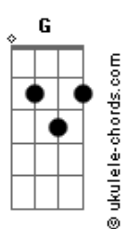

Jesse McCartney - Righ Where You Want Me

Tom: **G**
Intro: **C7M B7 Em7 A7** 2x

Verse:

C7M B7
Girl
There's somethin' 'bout me that you oughta know **Em7 A7 C7M B7**
I've never felt the need to lose control **Em7 A7 C7M B7**
Always held on back and played it slow **Em7 A7 C7M**
B7 Em7 A7
But not this time **C7M**
Baby, don't be gentle
I can handle anything

Chorus:

Em A7 C
Baby, take me on a journey
B7 Em
I've been thinkin lately **A7**
I could use **C**
A little time alone with you **B7**
Em A7 C
Crazy, let's do something maybe **B7 Em**
Please don't take your time **A7 C7M B7 C7M B7**
You've got me right where you want me

Em7 :
Woo hoo hoo : Only after
A7 C7M B7 Em7 A7 : first Chorus
Right where you want me _:

Verse:

Acordes

Girl

I'm gonna let you have your way with me
When you move like that it's hard to breathe
I never thought that it could be like this
But I was wrong
Baby, don't be gentle,
I can handle anything