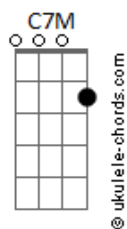

Jesse McCartney - Righ Where You Want Me

Tom: **G**
Intro: **C7M B7 Em7 A7** 2x

Verse:

C7M B7
Girl
There's somethin' 'bout me that you oughta know **Em7 A7 C7M B7**
I've never felt the need to lose control **Em7 A7 C7M B7**
Always held on back and played it slow **Em7 A7 C7M**
B7 Em7 A7
But not this time
C7M
Baby, don't be gentle
I can handle anything

Chorus:

Em A7 C
Baby, take me on a journey
B7 Em
I've been thinkin lately
A7
I could use
C B7
A little time alone with you
Em A7 C
Crazy, let's do something maybe
B7 Em
Please don't take your time
A7 C7M B7 C7M B7
You've got me right where you want me

Em7 :
Woo hoo hoo : Only after
A7 C7M B7 Em7 A7 : first Chorus
Right where you want me _:

Verse:

Acordes

Girl

I'm gonna let you have your way with me
When you move like that it's hard to breathe
I never thought that it could be like this
But I was wrong
Baby, don't be gentle,
I can handle anything