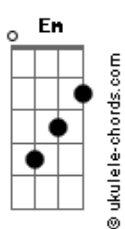

Jesse McCartney - Righ Where You Want Me

Tom: **G**
Intro: **C7M B7 Em7 A7** 2x

Verse:

C7M B7
Girl
There's somethin' 'bout me that you oughta know **Em7 A7 C7M B7**
I've never felt the need to lose control **Em7 A7 C7M B7**
Always held on back and played it slow **Em7 A7 C7M**
B7 Em7 A7
But not this time **C7M**
Baby, don't be gentle
I can handle anything

Chorus:

Em A7 C
Baby, take me on a journey
B7 Em
I've been thinkin lately **A7**
I could use **C**
A little time alone with you **B7**
Em A7 C
Crazy, let's do something maybe **B7 Em**
Please don't take your time **A7 C7M B7 C7M B7**
You've got me right where you want me

Em7 :
Woo hoo hoo : Only after
A7 C7M B7 Em7 A7 : first Chorus
Right where you want me _:

Verse:

Acordes

Girl

I'm gonna let you have your way with me
When you move like that it's hard to breathe
I never thought that it could be like this
But I was wrong
Baby, don't be gentle,
I can handle anything

C7M
Well, Baby don't be gentle

I can handle anything

Chorus 2x

Outro:

A7 C7M B7 Em7 Em7
You've got me (whoa whoa)
A7
You've got me **C7M B7**
Right where you want me