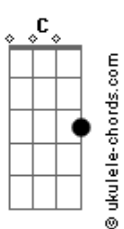

Jesse McCartney - Righ Where You Want Me

Tom: G
Intro: C7M B7 Em7 A7 2x

Verse:

C7M B7
Girl
There's somethin' 'bout me that you oughta know C7M B7
I've never felt the need to lose control Em7 A7 C7M B7
Always held on back and played it slow Em7 A7 C7M
But not this time B7 Em7 A7
C7M
Baby, don't be gentle
I can handle anything

Chorus:

Em A7 C
Baby, take me on a journey
B7 Em
I've been thinkin lately A7
I could use C B7
A little time alone with you Em A7 C
Crazy, let's do something maybe B7 Em
Please don't take your time A7 C7M B7 C7M B7
You've got me right where you want me

Woo hoo hoo Em7
A7 C7M B7 Em7 A7 : Only after
Right where you want me : first Chorus

Verse:

Acordes

Girl

I'm gonna let you have your way with me
When you move like that it's hard to breathe
I never thought that it could be like this
But I was wrong
Baby, don't be gentle,
I can handle anything

Chorus

Bridge:

C7M
Can't explain it D Em
How you swept me off my feet A7
Unexpectedly C7M
In slow motion D Em D C7M
My imagination's runnin' tryin' to keep my body still D Em D C7M
Oh, I can hardly stand the thrill B7
Yeah

C7M
Well, Baby don't be gentle

I can handle anything

Chorus 2x

Outro:

A7 C7M B7 Em7 Em7
You've got me (whoa whoa)
A7
You've got me C7M B7
Right where you want me