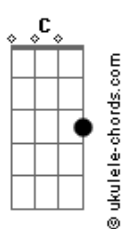

Jesse McCartney - Righ Where You Want Me

Tom: **G**
Intro: **C7M B7 Em7 A7** 2x

Verse:

C7M B7
Girl
There's somethin' 'bout me that you oughta know **Em7 A7 C7M B7**
I've never felt the need to lose control **Em7 A7 C7M B7**
Always held on back and played it slow **Em7 A7 C7M**
B7 Em7 A7
But not this time **C7M**
Baby, don't be gentle
I can handle anything

Chorus:

Em A7 C
Baby, take me on a journey
B7 Em
I've been thinkin lately **A7**
I could use **C**
A little time alone with you **B7**
Em A7 C
Crazy, let's do something maybe **B7 Em**
Please don't take your time **A7 C7M B7 C7M B7**
You've got me right where you want me

Em7 :
Woo hoo hoo : Only after
A7 C7M B7 Em7 A7 : first Chorus
Right where you want me _:

Verse:

Acordes

Girl

I'm gonna let you have your way with me
When you move like that it's hard to breathe
I never thought that it could be like this
But I was wrong
Baby, don't be gentle,
I can handle anything