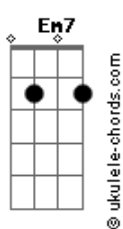

Jesse McCartney - Righ Where You Want Me

Tom: **G**
Intro: **C7M B7 Em7 A7** 2x

Verse:

C7M B7
Girl
There's somethin' 'bout me that you oughta know **Em7 A7 C7M B7**
I've never felt the need to lose control **Em7 A7 C7M B7**
Always held on back and played it slow **Em7 A7 C7M**
B7 Em7 A7
But not this time
C7M
Baby, don't be gentle
I can handle anything

Chorus:

Em A7 C
Baby, take me on a journey
B7 Em
I've been thinkin lately
A7
I could use
C B7
A little time alone with you
Em A7 C
Crazy, let's do something maybe
B7 Em
Please don't take your time
A7 C7M B7 C7M B7
You've got me right where you want me

Em7 :
Woo hoo hoo : Only after
A7 C7M B7 Em7 A7 : first Chorus
Right where you want me _:

Verse:

Acordes

Girl

I'm gonna let you have your way with me
When you move like that it's hard to breathe
I never thought that it could be like this
But I was wrong
Baby, don't be gentle,
I can handle anything

Chorus

Bridge:

C7M
Can't explain it
D Em
How you swept me off my feet
A7
Unexpectedly
C7M
In slow motion
D Em D C7M
My imagination's runnin' tryin' to keep my body still
D Em D C7M
Oh, I can hardly stand the thrill
B7
Yeah

C7M
Well, Baby don't be gentle

I can handle anything

Chorus 2x

Outro:

A7 C7M B7 Em7 Em7
You've got me (whoa whoa)
A7
You've got me
C7M B7
Right where you want me