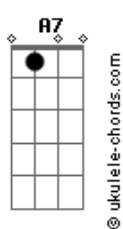

Jesse McCartney - Righ Where You Want Me

Tom: **G**
Intro: **C7M B7 Em7 A7** 2x

Verse:

C7M B7
Girl
There's somethin' 'bout me that you oughta know **Em7 A7 C7M B7**
I've never felt the need to lose control **Em7 A7 C7M B7**
Always held on back and played it slow **Em7 A7 C7M**
B7 Em7 A7
But not this time
C7M
Baby, don't be gentle
I can handle anything

Chorus:

Em A7 C
Baby, take me on a journey
B7 Em
I've been thinkin lately
A7
I could use
C B7
A little time alone with you
Em A7 C
Crazy, let's do something maybe
B7 Em
Please don't take your time
A7 C7M B7 C7M B7
You've got me right where you want me

Em7 :
Woo hoo hoo : Only after
A7 C7M B7 Em7 A7 : first Chorus
Right where you want me _:

Verse:

Acordes

Girl

I'm gonna let you have your way with me
When you move like that it's hard to breathe
I never thought that it could be like this
But I was wrong
Baby, don't be gentle,
I can handle anything

Chorus

Bridge:

C7M
Can't explain it
D Em
How you swept me off my feet
A7
Unexpectedly
C7M
In slow motion
D Em D C7M
My imagination's runnin' tryin' to keep my body still
D Em D C7M
Oh, I can hardly stand the thrill
B7
Yeah

C7M
Well, Baby don't be gentle

I can handle anything

Chorus 2x

Outro:

A7 C7M B7 Em7 Em7
You've got me (whoa whoa)
A7
You've got me
C7M B7
Right where you want me