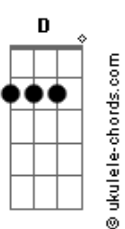

Jesse McCartney - Righ Where You Want Me

Tom: **G**
Intro: **C7M B7 Em7 A7** 2x

Verse:

C7M B7
Girl
There's somethin' 'bout me that you oughta know **Em7 A7 C7M B7**
I've never felt the need to lose control **Em7 A7 C7M B7**
Always held on back and played it slow **Em7 A7 C7M**
B7 Em7 A7
But not this time **C7M**
Baby, don't be gentle
I can handle anything

Chorus:

Em A7 C
Baby, take me on a journey
B7 Em
I've been thinkin lately **A7**
I could use **C**
A little time alone with you **B7**
Em A7 C
Crazy, let's do something maybe **B7 Em**
Please don't take your time **A7 C7M B7 C7M B7**
You've got me right where you want me

Em7 :
Woo hoo hoo : Only after
A7 C7M B7 Em7 A7 : first Chorus
Right where you want me _:

Verse:

Acordes

Girl

I'm gonna let you have your way with me
When you move like that it's hard to breathe
I never thought that it could be like this
But I was wrong
Baby, don't be gentle,
I can handle anything

Chorus

Bridge:

C7M
Can't explain it **D Em**
How you swept me off my feet **A7**
Unexpectedly **C7M**
In slow motion **D Em D C7M**
My imagination's runnin' tryin' to keep my body still **D Em D C7M**
Oh, I can hardly stand the thrill **B7**
Yeah

C7M
Well, Baby don't be gentle

I can handle anything

Chorus 2x

Outro:

A7 C7M B7 Em7 Em7
You've got me (whoa whoa)
A7
You've got me **C7M B7**
Right where you want me