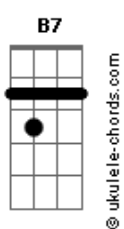

Jesse McCartney - Righ Where You Want Me

Tom: **G**
Intro: **C7M B7 Em7 A7** 2x

Verse:

C7M B7
Girl
There's somethin' 'bout me that you oughta know **Em7 A7 C7M B7**
I've never felt the need to lose control **Em7 A7 C7M B7**
Always held on back and played it slow **Em7 A7 C7M**
B7 Em7 A7
But not this time **C7M**
Baby, don't be gentle
I can handle anything

Chorus:

Em A7 C
Baby, take me on a journey
B7 Em
I've been thinkin lately **A7**
I could use **C**
A little time alone with you **B7**
Em A7 C
Crazy, let's do something maybe **B7 Em**
Please don't take your time **A7 C7M B7 C7M B7**
You've got me right where you want me

Em7 :
Woo hoo hoo : Only after
A7 C7M B7 Em7 A7 : first Chorus
Right where you want me _:

Verse:

Acordes

Girl

I'm gonna let you have your way with me
When you move like that it's hard to breathe
I never thought that it could be like this
But I was wrong
Baby, don't be gentle,
I can handle anything

C7M
Well, Baby don't be gentle

I can handle anything

Chorus 2x

Outro:

A7 C7M B7 Em7 Em7
You've got me (whoa whoa)
A7
You've got me **C7M B7**
Right where you want me