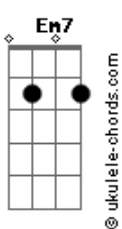

Jesse McCartney - Righ Where You Want Me

Tom: G
Intro: C7M B7 Em7 A7 2x

Verse:

C7M B7
Girl
There's somethin' 'bout me that you oughta know C7M B7
I've never felt the need to lose control Em7 A7 C7M B7
Always held on back and played it slow Em7 A7 C7M
But not this time B7 Em7 A7
C7M
Baby, don't be gentle
I can handle anything

Chorus:

Em A7 C
Baby, take me on a journey
B7 Em
I've been thinkin lately A7
I could use C B7
A little time alone with you Em A7 C
Crazy, let's do something maybe B7 Em
Please don't take your time A7 C7M B7 C7M B7
You've got me right where you want me

Woo hoo hoo Em7
A7 C7M B7 Em7 A7 : Only after
Right where you want me : first Chorus

Verse:

Acordes

Girl

I'm gonna let you have your way with me
When you move like that it's hard to breathe
I never thought that it could be like this
But I was wrong
Baby, don't be gentle,
I can handle anything

Chorus

Bridge:

C7M
Can't explain it D Em
How you swept me off my feet A7
Unexpectedly C7M
In slow motion D Em D C7M
My imagination's runnin' tryin' to keep my body still D Em D C7M
Oh, I can hardly stand the thrill B7
Yeah

C7M
Well, Baby don't be gentle

I can handle anything

Chorus 2x

Outro:

A7 C7M B7 Em7 Em7
You've got me (whoa whoa)
A7
You've got me C7M B7
Right where you want me