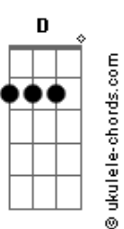

Jesse McCartney - Righ Where You Want Me

Tom: G
Intro: C7M B7 Em7 A7 2x

Verse:

C7M B7
Girl
There's somethin' 'bout me that you oughta know C7M B7
I've never felt the need to lose control Em7 A7 C7M B7
Always held on back and played it slow Em7 A7 C7M
But not this time B7 Em7 A7
C7M
Baby, don't be gentle
I can handle anything

Chorus:

Em A7 C
Baby, take me on a journey
B7 Em
I've been thinkin lately A7
I could use C B7
A little time alone with you Em A7 C
Crazy, let's do something maybe B7 Em
Please don't take your time A7 C7M B7 C7M B7
You've got me right where you want me

Woo hoo hoo Em7
A7 C7M B7 Em7 A7 : Only after
Right where you want me : first Chorus

Verse:

Acordes

Girl

I'm gonna let you have your way with me
When you move like that it's hard to breathe
I never thought that it could be like this
But I was wrong
Baby, don't be gentle,
I can handle anything

Chorus

Bridge:

C7M
Can't explain it D Em
How you swept me off my feet A7
Unexpectedly C7M
In slow motion D Em D C7M
My imagination's runnin' tryin' to keep my body still D Em D C7M
Oh, I can hardly stand the thrill B7
Yeah

C7M
Well, Baby don't be gentle

I can handle anything

Chorus 2x

Outro:

A7 C7M B7 Em7 Em7
You've got me (whoa whoa)
A7
You've got me C7M B7
Right where you want me