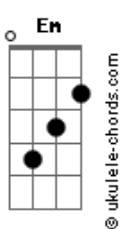

Jesse McCartney - Righ Where You Want Me

Tom: G
Intro: C7M B7 Em7 A7 2x

Verse:

C7M B7
Girl
There's somethin' 'bout me that you oughta know C7M B7
I've never felt the need to lose control Em7 A7 C7M B7
Always held on back and played it slow Em7 A7 C7M
But not this time B7 Em7 A7
C7M
Baby, don't be gentle
I can handle anything

Chorus:

Em A7 C
Baby, take me on a journey
B7 Em
I've been thinkin lately A7
I could use C B7
A little time alone with you Em A7 C
Crazy, let's do something maybe B7 Em
Please don't take your time A7 C7M B7 C7M B7
You've got me right where you want me

Woo hoo hoo Em7
A7 C7M B7 Em7 A7 : Only after
Right where you want me : first Chorus

Verse:

Acordes

Girl

I'm gonna let you have your way with me
When you move like that it's hard to breathe
I never thought that it could be like this
But I was wrong
Baby, don't be gentle,
I can handle anything

Chorus

Bridge:

C7M
Can't explain it D Em
How you swept me off my feet A7
Unexpectedly C7M
In slow motion D Em D C7M
My imagination's runnin' tryin' to keep my body still D Em D C7M
Oh, I can hardly stand the thrill B7
Yeah

C7M
Well, Baby don't be gentle

I can handle anything

Chorus 2x

Outro:

A7 C7M B7 Em7 Em7
You've got me (whoa whoa)
A7
You've got me C7M B7
Right where you want me