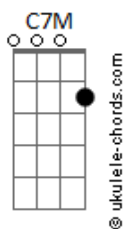

Jesse McCartney - Righ Where You Want Me

Tom: G
Intro: C7M B7 Em7 A7 2x

Verse:

C7M B7
Girl
There's somethin' 'bout me that you oughta know C7M B7
I've never felt the need to lose control Em7 A7 C7M B7
Always held on back and played it slow Em7 A7 C7M
But not this time B7 Em7 A7
C7M
Baby, don't be gentle
I can handle anything

Chorus:

Em A7 C
Baby, take me on a journey
B7 Em
I've been thinkin lately A7
I could use C B7
A little time alone with you Em A7 C
Crazy, let's do something maybe B7 Em
Please don't take your time A7 C7M B7 C7M B7
You've got me right where you want me

Woo hoo hoo Em7
A7 C7M B7 Em7 A7 : Only after
Right where you want me : first Chorus

Verse:

Acordes

Girl

I'm gonna let you have your way with me
When you move like that it's hard to breathe
I never thought that it could be like this
But I was wrong
Baby, don't be gentle,
I can handle anything

Chorus

Bridge:

C7M
Can't explain it D Em
How you swept me off my feet A7
Unexpectedly C7M
In slow motion D Em D C7M
My imagination's runnin' tryin' to keep my body still D Em D C7M
Oh, I can hardly stand the thrill B7
Yeah

C7M
Well, Baby don't be gentle

I can handle anything

Chorus 2x

Outro:

A7 C7M B7 Em7 Em7
You've got me (whoa whoa)
A7
You've got me C7M B7
Right where you want me