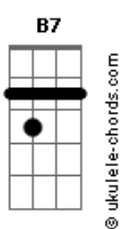

Jesse McCartney - Righ Where You Want Me

Tom: G
Intro: C7M B7 Em7 A7 2x

Verse:

C7M B7
Girl
There's somethin' 'bout me that you oughta know C7M B7
I've never felt the need to lose control Em7 A7 C7M B7
Always held on back and played it slow Em7 A7 C7M
But not this time B7 Em7 A7
C7M
Baby, don't be gentle
I can handle anything

Chorus:

Em A7 C
Baby, take me on a journey
B7 Em
I've been thinkin lately A7
I could use C B7
A little time alone with you Em A7 C
Crazy, let's do something maybe B7 Em
Please don't take your time A7 C7M B7 C7M B7
You've got me right where you want me

Woo hoo hoo Em7
A7 C7M B7 Em7 A7 : Only after
Right where you want me : first Chorus

Verse:

Acordes

Girl

I'm gonna let you have your way with me
When you move like that it's hard to breathe
I never thought that it could be like this
But I was wrong
Baby, don't be gentle,
I can handle anything

Chorus

Bridge:

C7M
Can't explain it D Em
How you swept me off my feet A7
Unexpectedly C7M
In slow motion D Em D C7M
My imagination's runnin' tryin' to keep my body still D Em D C7M
Oh, I can hardly stand the thrill B7
Yeah

C7M
Well, Baby don't be gentle

I can handle anything

Chorus 2x

Outro:

A7 C7M B7 Em7 Em7
You've got me (whoa whoa)
A7
You've got me C7M B7
Right where you want me