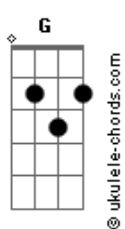

Jesse McCartney - Righ Where You Want Me

Tom: G
Intro: C7M B7 Em7 A7 2x

Verse:

C7M B7
Girl
There's somethin' 'bout me that you oughta know C7M B7
I've never felt the need to lose control Em7 A7 C7M B7
Always held on back and played it slow Em7 A7 C7M
But not this time B7 Em7 A7
C7M
Baby, don't be gentle
I can handle anything

Chorus:

Em A7 C
Baby, take me on a journey
B7 Em
I've been thinkin lately A7
I could use C B7
A little time alone with you Em A7 C
Crazy, let's do something maybe B7 Em
Please don't take your time A7 C7M B7 C7M B7
You've got me right where you want me

Woo hoo hoo Em7
A7 C7M B7 Em7 A7 : Only after
Right where you want me : first Chorus

Verse:

Acordes

Girl

I'm gonna let you have your way with me
When you move like that it's hard to breathe
I never thought that it could be like this
But I was wrong
Baby, don't be gentle,
I can handle anything

Chorus

Bridge:

C7M
Can't explain it D Em
How you swept me off my feet A7
Unexpectedly C7M
In slow motion D Em D C7M
My imagination's runnin' tryin' to keep my body still D Em D C7M
Oh, I can hardly stand the thrill B7
Yeah

C7M
Well, Baby don't be gentle

I can handle anything

Chorus 2x

Outro:

A7 C7M B7 Em7 Em7
You've got me (whoa whoa)
A7
You've got me C7M B7
Right where you want me