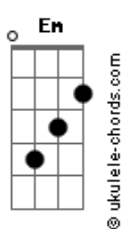

Jesse McCartney - Righ Where You Want Me

Tom: **G**
Intro: **C7M B7 Em7 A7** 2x

Verse:

C7M B7
Girl
There's somethin' 'bout me that you oughta know **Em7 A7 C7M B7**
I've never felt the need to lose control **Em7 A7 C7M B7**
Always held on back and played it slow **Em7 A7 C7M**
B7 Em7 A7
But not this time
C7M
Baby, don't be gentle
I can handle anything

Chorus:

Em A7 C
Baby, take me on a journey
B7 Em
I've been thinkin lately
A7
I could use
C B7
A little time alone with you
Em A7 C
Crazy, let's do something maybe
B7 Em
Please don't take your time
A7 C7M B7 C7M B7
You've got me right where you want me

Em7 :
Woo hoo hoo : Only after
A7 C7M B7 Em7 A7 : first Chorus
Right where you want me _:

Verse:

Acordes

Girl

I'm gonna let you have your way with me
When you move like that it's hard to breathe
I never thought that it could be like this
But I was wrong
Baby, don't be gentle,
I can handle anything

C7M
Well, Baby don't be gentle

I can handle anything

Chorus 2x

Outro:

A7 C7M B7 Em7 Em7
You've got me (whoa whoa)
A7
You've got me
C7M B7
Right where you want me