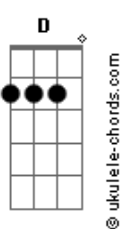

Jesse McCartney - Righ Where You Want Me

Tom: **G**
Intro: **C7M B7 Em7 A7** 2x

Verse:

C7M B7
Girl
There's somethin' 'bout me that you oughta know **Em7 A7 C7M B7**
I've never felt the need to lose control **Em7 A7 C7M B7**
Always held on back and played it slow **Em7 A7 C7M**
B7 Em7 A7
But not this time
C7M
Baby, don't be gentle
I can handle anything

Chorus:

Em A7 C
Baby, take me on a journey
B7 Em
I've been thinkin lately
A7
I could use
C B7
A little time alone with you
Em A7 C
Crazy, let's do something maybe
B7 Em
Please don't take your time
A7 C7M B7 C7M B7
You've got me right where you want me

Em7 :
Woo hoo hoo : Only after
A7 C7M B7 Em7 A7 : first Chorus
Right where you want me _:

Verse:

Acordes

Girl

I'm gonna let you have your way with me
When you move like that it's hard to breathe
I never thought that it could be like this
But I was wrong
Baby, don't be gentle,
I can handle anything

Chorus

Bridge:

C7M
Can't explain it
D Em
How you swept me off my feet
A7
Unexpectedly
C7M
In slow motion
D Em D C7M
My imagination's runnin' tryin' to keep my body still
D Em D C7M
Oh, I can hardly stand the thrill
B7
Yeah

C7M
Well, Baby don't be gentle

I can handle anything

Chorus 2x

Outro:

A7 C7M B7 Em7 Em7
You've got me (whoa whoa)
A7
You've got me
C7M B7
Right where you want me