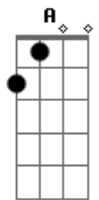

Jesse McCartney - Just So You Know

Tom: A

Gbm
I shouldn't love you,
A
but I want too.
E
I just can't turn away.
Gbm
I shouldn't see you,
A
but I can't move.
E
I can't look away.
(**D A E D**)

Gbm
I shouldn't love you,
A
but I want too.
E
I just can't turn away.
Gbm
I shouldn't see you,
A
but I can't move.
E
I can't look away.

Gbm **A**
And I don't know,
E **D**
how to be fine when I'm not.
Gbm **A**
Cause I don't know,
E
how to make the feeling stop.

D
Just so you know
A **E**
This feeling's taking control of me,
Gbm **D**
and I can't help it.
D
I won't sit around,
Gbm **E**
I can't let him win now.
D
Thought you should know,

A **E**
I tried my best to let go of you,
Gbm **E**
but I don't want too.
D **Gbm** **E**
I just gotta say it all before I go.
D
Just so you know.
(**D A E D**)

Gbm
It's getting hard to,
A
be around you.
E **D**
There's so much I can't say.
Gbm **A**
Do you want me to have the feelings?
E **D**
And look the other way.

Gbm **A**
And I don't know,
E **D**
how to be fine when I'm not.
Gbm **A**
Cause I don't know,
E
how to make the feeling stop.

D
Just so you know
A **E**
This feeling's taking control of me,
Gbm **D**
and I can't help it.
D
I won't sit around,
Gbm **E**
I can't let him win now.
D
Thought you should know,
A **E**
I tried my best to let go of you,
Gbm **E**
but I don't want too.
D **Gbm** **E**
I just gotta say it all before I go.
D
Just so you know.

Acordes

© ukulele-chords.com