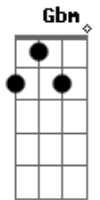

© ukulele-chords.com