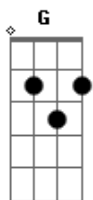

Tom: G

Intro 2x: Em7 C G Bm7

Primeira Parte:

Em7
I'm wide awake in a dream
C
You won't let me fall asle ep
G Bm7
'Cause I smell your skin on my pillow

Em7
I see your face in the dark
C
Falling like a shooting star
G Bm7
I wish for you out my window

Pré-refrão:

Em7 D C
I still feel you lying here with me
Em7 D
I still hear the sound
C
Of your heartbeat

Refrão:

G
Nothing left to say now
D
Every word is worn out
Em7
You and I are almost gone
C
Fading like a broken song
G
And if I really listen
Bm7
I hear you in the distance
Em7 D C
Baby all we got left of us
Em7 C
Are echoes of lo____ve
G Bm7
Lo____ve

Segunda Parte:

Em7
Picture perfect memories
C
On my walls hunting me
G Bm7
I see your smile and I break down

Pré-refrão:

Em7 D C
Feel you far away so close
Em7 D C

I'm holding on but you let go

You let go

Refrão:

G
Nothing left to say now
D
Every word is worn out
Em7
You and I are almost gone
C
Fading like a broken song
G
And if I really listen
Bm7
I hear you in the distance
Em7 D C
Baby all we got left of us
Em7 C
Are echoes of lo____ve
G Bm7
Echoes of lo____ve

Terceira Parte:

Em7 D G C
They go on and on and on and on
Em7 D C
They go on and on and on and on

Base Solo:

G Bm7 Em7 C
G Bm7 Em7 D C

Solo:

Refrão:

G
Nothing left to say now
D
Every word is worn out
Em7
You and I are almost gone
C
Fading like a broken song
G
And if I really listen
Bm7
I hear you in the distance
Em7 D C
Baby all we got left of us
G C
Are echoes of lo____ve
Em7 C
Echoes of lo____ve
G C
Echoes of lo____ve
Em7 D C
Echoes of lo____ve
Em7 C G Bm7

Acordes

© ukulele-chords.com