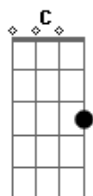

© ukulele-chords.com