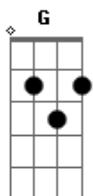

Tom: G

Intro 2x: Em7 C G Bm7

Primeira Parte:

Em7
I'm wide awake in a dream
C
You won't let me fall asle ep
G Bm7
'Cause I smell your skin on my pillow

Em7
I see your face in the dark
C
Falling like a shooting star
G Bm7
I wish for you out my window

Pré-refrão:

Em7 D C
I still feel you lying here with me
Em7 D
I still hear the sound
C
Of your heartbeat

Refrão:

G
Nothing left to say now
D
Every word is worn out
Em7
You and I are almost gone
C
Fading like a broken song
G
And if I really listen
Bm7
I hear you in the distance
Em7 D C
Baby all we got left of us
Em7 C
Are echoes of lo____ve
G Bm7
Lo____ve

Segunda Parte:

Em7
Picture perfect memories
C
On my walls hunting me
G Bm7
I see your smile and I break down

Pré-refrão:

Em7 D C
Feel you far away so close
Em7 D C

I'm holding on but you let go

You let go

Refrão:

G
Nothing left to say now
D
Every word is worn out
Em7
You and I are almost gone
C
Fading like a broken song
G
And if I really listen
Bm7
I hear you in the distance
Em7 D C
Baby all we got left of us
Em7 C
Are echoes of lo____ve
G Bm7
Echoes of lo____ve

Terceira Parte:

Em7 D G C
They go on and on and on and on
Em7 D C
They go on and on and on and on

Base Solo:

G Bm7 Em7 C
G Bm7 Em7 D C

Solo:

Refrão:

G
Nothing left to say now
D
Every word is worn out
Em7
You and I are almost gone
C
Fading like a broken song
G
And if I really listen
Bm7
I hear you in the distance
Em7 D C
Baby all we got left of us
G C
Are echoes of lo____ve
Em7 C
Echoes of lo____ve
G C
Echoes of lo____ve
Em7 D C
Echoes of lo____ve
Em7 C G Bm7

Acordes

© ukulele-chords.com