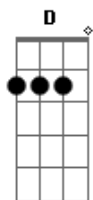

© ukulele-chords.com