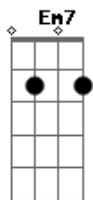

© ukulele-chords.com