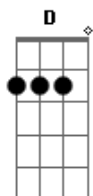

© ukulele-chords.com