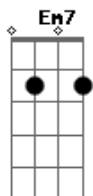

© ukulele-chords.com