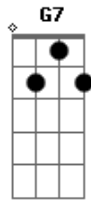

© ukulele-chords.com