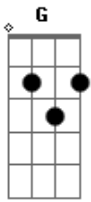

Jerry Lee Lewis - My Only Claim To Fame

Tom: G

And I can't live long enough to withdraw them
For one day with you is like eternity
Yes you changed my world into a bed of roses
And all my skies are now a perfect blue thanks to you
And in looking back on all of my achievements
Well my greatest claim to fame is loving you
Yes my greatest claim to fame is loving you

Well I do not long to have great wealth or riches
For love means more to me than world acclaim
And now my cupful was filled when you first said you love me
And you're the only one I want to praise my name
Each time we kiss I make a small deposit
In an endless bank of happy memories

Acordes

© ukulele-chords.com