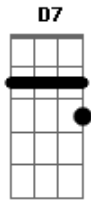

© ukulele-chords.com