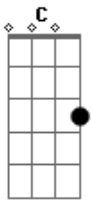

Jerry Lee Lewis - I'll Make It All Up To You

Tom: C

Well it's ^C true so true I didn't do ^F right by you ^C

Guess I didn't know the ^{G7} right thing to do

Someday I'll make it all up to you ^C

Well it's true so true ^F I didn't do ^C right by you

Guess I didn't know ^{G7} exactly what to do ^C

Someday I'll make it all up to you

When we ^F met I thought we'd ^C b-e so happy ^{G7} we'd be so true ^C

But when we met I thought we'd ^F b-e so happy ^{G7}

But now you say that we're ^{D7} through ^{G7}

Lord I'm ^C blue so blue ^F but baby I don't blame you ^C

Guess I didn't know ^{G7} exactly what to do

Someday I'll make it all up to you ^C

Acordes

© ukulele-chords.com