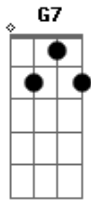

# Jerry Lee Lewis - I'll Make It All Up To You

Tom: C

Well it's <sup>C</sup> true so true I didn't do <sup>F</sup> right by you <sup>C</sup>

Guess I didn't know the <sup>G7</sup> right thing to do

Someday I'll make it all up to you <sup>C</sup>

But when we met I thought we'd <sup>F</sup> b-e so happy <sup>G7</sup>

But now you say that we're <sup>D7</sup> through <sup>G7</sup>

<sup>C</sup> Lord I'm blue so blue <sup>F</sup> but baby I don't blame you <sup>C</sup>

Guess I didn't know <sup>G7</sup> exactly what to do

Someday I'll make it all up to you <sup>C</sup>