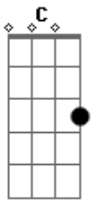

Jerry Lee Lewis - I'll Make It All Up To You

Tom: C

Well it's ^C true so true I didn't do ^F right by you ^C

Guess I didn't know the ^{G7} right thing to do

Someday I'll make it all up to you ^C

Well it's true so true ^F I didn't do ^C right by you

Guess I didn't know ^{G7} exactly what to do ^C

Someday I'll make it all up to you

When we ^F met I thought we'd ^C b-e so happy ^{G7} we'd be so true ^C

But when we met I thought we'd ^F b-e so happy ^{G7}

But now you say that we're ^{D7} through ^{G7}

^C Lord I'm blue so blue ^F but baby I don't blame you ^C

Guess I didn't know ^{G7} exactly what to do

Someday I'll make it all up to you ^C

Acordes

© ukulele-chords.com