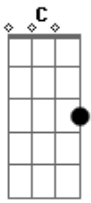

Jerry Lee Lewis - I Can't Seem To Say Goodbye

Tom: C

Gone is the ^C sunshine we knew once ^F before ^C

Now we're just living our ^{G7} lives

But when it comes time dear ^F to walk out the ^C door

Well I can't seem to say ^{G7} goodbye ^C

I can say it's all right dear ^F we'll make it ^C somehow ^{D7} ^{G7}

Let me h-old you try not to cry

^C I can whisper I love you ^F till the day that I ^C die

But I can't seem to say ^{G7} goodbye ^C

I can whisper it's all right dear ^F we'll make it ^C make it somehow

Let me h-old you but try not to ^{D7} cry ^{G7}

^C I can say it's all right dear ^F till the day that I ^C die

But I can't seem to say ^{G7} goodbye ^C

Acordes

© ukulele-chords.com

© ukulele-chords.com

© ukulele-chords.com