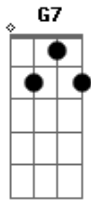

© ukulele-chords.com

© ukulele-chords.com