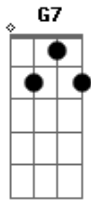

Let me h-old you but try not to ^{D7} cry ^{G7}

^C I can say it's all right dear ^F till the day that I ^C die

But I can't seem to say ^{G7} goodbye ^C

Acordes

© ukulele-chords.com

© ukulele-chords.com

© ukulele-chords.com