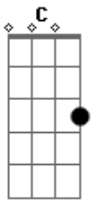

Jerry Lee Lewis - I Can't Seem To Say Goodbye

Tom: C

Gone is the ^C sunshine we knew once ^F before ^C

Now we're just living our ^{G7} lives

But when it comes time dear ^F to walk out the ^C door

Well I can't seem to say ^{G7} goodbye ^C

I can say it's all right dear ^F we'll make it ^C somehow ^{D7} ^{G7}

Let me h-old you try not to cry

^C I can whisper I love you ^F till the day that I ^C die

But I can't seem to say ^{G7} goodbye ^C

I can whisper it's all right dear ^F we'll make it ^C make it somehow

Let me h-old you but try not to ^{D7} cry ^{G7}

^C I can say it's all right dear ^F till the day that I ^C die

But I can't seem to say ^{G7} goodbye ^C

Acordes

© ukulele-chords.com