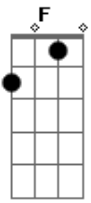

Jerry Lee Lewis - I Can't Seem To Say Goodbye

Tom: C

Gone is the ^C sunshine we knew once ^F before ^C

Now we're just living our ^{G7} lives

But when it comes time dear ^F to walk out the ^C door

Well I can't seem to say ^{G7} goodbye ^C

I can say it's all right dear ^F we'll make it ^C somehow ^{D7} ^{G7}

Let me h-old you try not to cry

^C I can whisper I love you ^F till the day that I ^C die

But I can't seem to say ^{G7} goodbye ^C

I can whisper it's all right dear ^F we'll make it ^C make it somehow

Let me h-old you but try not to ^{D7} cry ^{G7}

^C I can say it's all right dear ^F till the day that I ^C die

But I can't seem to say ^{G7} goodbye ^C

Acordes

© ukulele-chords.com

© ukulele-chords.com

© ukulele-chords.com

© ukulele-chords.com