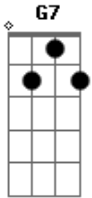

© ukulele-chords.com