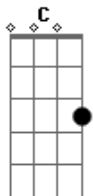

Jerry Lee Lewis - Don't Let Go

Tom: C

Hear that whistle it's ten o'clock

Come on baby it's time to rock

I'm so happy I got you here

Keeps me grinning from ear to ear

Owee this feelings killing me ah shucks

I wouldn't stop for a million bucks

I love you so

Just hold me tight and don't let go

Thunder lightning wind and rain

Hold me tight and don't let go

Love is storming inside my brain

I'm so eager I'm nearly dying

You've been keeping your lips from mine

Hound dog barking up side the hill

Love is dragging him through the mill

If it wasn't for having you

I'd be walking and a howling too

One day baby you'll get me yet

I'll be crying and soaking wet

One thing baby I'll never stand

Your lips kissing some other man

Hold me tight and don't let go

Acordes

© ukulele-chords.com