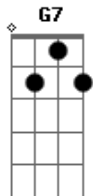

© ukulele-chords.com