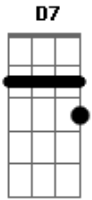

Jerry Lee Lewis - Born To Be a Loser

Tom: G

I guess I?m ^G born to be a loser

Lord a loser just can?t win ^{D7}

If I can?t be your lover

Woman let me be your friend ^{G C G}

Maybe I took a little bit too much for granted

When I fell in love with you ^{D7}

But the Killer can?t help it baby

I thought you loved me too ^{G C G}

Oh honey I need you ^C

But you walked away from Jerry Lee ^G

Why in the world did you do it ^{A7}

Ain?t nobody?s perfect can?t you see ^{D7}

Oh Lord I feel a little strange baby ^C

Since you walked away from me ^G

Why in the world woman ^{A7}

Did you ever leave rockin? Jerry Lee ^{D7}

Think about it

Acordes

© ukulele-chords.com

© ukulele-chords.com