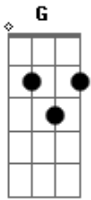

Jerry Lee Lewis - Born To Be a Loser

Tom: G

I guess I?m ^G born to be a loser

Lord a loser just can?t win ^{D7}

If I can?t be your lover

Woman let me be your friend ^{G C G}

Maybe I took a little bit too much for granted

When I fell in love with you ^{D7}

But the Killer can?t help it baby

I thought you loved me too ^{G C G}

Oh honey I need you ^C

But you walked away from Jerry Lee ^G

Why in the world did you do it ^{A7}

Ain?t nobody?s perfect can?t you see ^{D7}

Oh Lord I feel a little strange baby ^C

Since you walked away from me ^G

Why in the world woman ^{A7}

Did you ever leave rockin? Jerry Lee ^{D7}

Think about it

Acordes

© ukulele-chords.com

© ukulele-chords.com