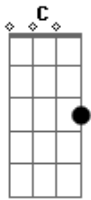

Jerry Lee Lewis - Born To Be a Loser

Tom: G

I guess I?m ^G born to be a loser

Lord a loser just can?t win ^{D7}

If I can?t be your lover

Woman let me be your friend ^{G C G}

Maybe I took a little bit too much for granted

When I fell in love with you ^{D7}

But the Killer can?t help it baby

I thought you loved me too ^{G C G}

Oh honey I need you ^C

But you walked away from Jerry Lee ^G

Why in the world did you do it ^{A7}

Ain?t nobody?s perfect can?t you see ^{D7}

Oh Lord I feel a little strange baby ^C

Since you walked away from me ^G

Why in the world woman ^{A7}

Did you ever leave rockin? Jerry Lee ^{D7}

Think about it

Acordes

© ukulele-chords.com

© ukulele-chords.com