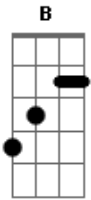

© ukulele-chords.com