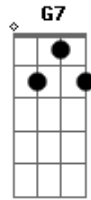

© ukulele-chords.com