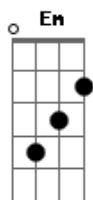

© ukulele-chords.com