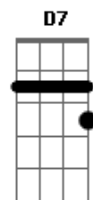

© ukulele-chords.com