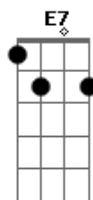

© ukulele-chords.com