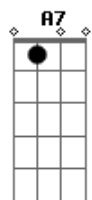

© ukulele-chords.com