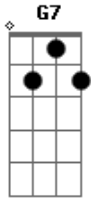

© ukulele-chords.com