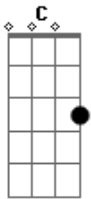

Jerry Lee Lewis - Alcohol Of Fame

Tom: C

Here's to you and here's to me

Baby here's to what we had

Before the wine got to my mind

And made the good go bad

Ain't nothin' left that's right for us

I know I'm to blame

Another fool sits on a stool

In the Alcohol Of Fame

I poured it down round after round

Till I lost control

All the warmth and all the wine has left me

Feeling cold so cold

Somehow the cheer I find in here

It just isn't quite the same

Another fool upon a stool

In the Alcohol Of Fame

Repeat #3,4

Another fool upon a stool

In the Alcohol Of Fame

Acordes

© ukulele-chords.com

© ukulele-chords.com