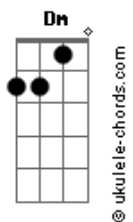

Jeris Johnson - When The Darkness Comes

tom:

Intro: **Dm** **Bb** **A**
Dm **Bb** **A**

[Primeira Parte]

Dm
Shadows in the street parading
There's no escaping
Hanging heads and blood for painting a starry night
Dm
Can't you see the world is changing

Disintegrating
Everything you know is gone
Gm
Do you think you'll know who you are

[Refrão]

Dm
When the darkness comes
And there's nowhere you can run

If the midnight strikes
And you lose your only Sun
Gm
When the darkness comes

(La la la la la la)
Dm
Will you come undone
(La la la la la la)
Bb **C**
Think you know someone
Dm
Till' the darkness comes

[Segunda Parte]

Dm
Gaze upon the ember eye
You're mesmerized
Bb
Ashes falling from the sky
A
Eternal gray
Dm
The flame of chaos never dies

Acordes

It justifies
Bb **A**
Open wounds can never scar
Gm
Do you think you'll know who you are

[Refrão]

Dm
When the darkness comes
And there's nowhere you can run

If the midnight strikes
And you lose your only Sun
Gm
When the darkness comes

(La la la la la la)
Dm
Will you come undone
(La la la la la la)
Bb **C**
Think you know someone
Bb
Till' the darkness comes

[Solo] **Bb** **Dm** **F** **A**
Bb **Dm** **F** **A**

[Refrão]

Dm
When the darkness comes
And there's nowhere you can run

If the midnight strikes
And you lose your only Sun
Gm
When the darkness comes

(La la la la la la)
Dm
Will you come undone
(La la la la la la)
Bb **C**
Think you know someone
Bb **C**
Think you know someone

You think you know someone
Bb **C**
Dm
Till' the darkness comes