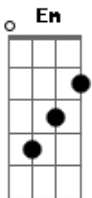

© ukulele-chords.com