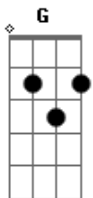

© ukulele-chords.com