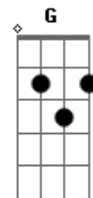

© ukulele-chords.com