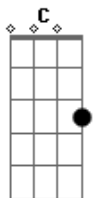

Jeremy Zucker - Hell Or Flying

tom:

Intro: C F Am F
C F Am F

I?m petrified
That you?re dying
By design
Waste every day
Until you?re wasted and afraid

I hope it doesn?t hurt
That I don?t make it worse
I?ll always feel this far away

But I
I will lay down by your side
I will keep an open eye
While you stare into the sun
Promise me you?re done
Promise me you?re done

(C F Am F)

C F

I?m not surprised
Or in love like I was last night
Hold down the floor
Cause I?m not dancing anymore
As long as I?m awake
I'll live with my mistakes
I?ll always feel this far away

But I
I will lay down by your side
I will keep an open eye
While you stare into the sun
Promise me you?re done
Promise me you?re done
Promise me you?re done
Promise me you?re done
Promise me you?re done
Promise me you?re done

(F Am G)
(F Am G)
(F C G Em)

Acordes

© ukulele-chords.com