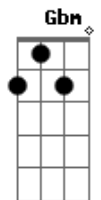

© ukulele-chords.com

(I'll care)

[Segunda Parte]

A7M B
Flipping through our photographs
A7M B
Those moments never seem to last
A7M B
Listening to self control
A7M B
Those feelings that you'll never know

[Pré-Refrão]

A7M Dbm
Leave me, it's never easy
A7M Gbm
I've had a lifetime to be alone
A7M Dbm
If you let me, when it gets heavy
A7M Dbm
Know I'll never let you be all alone

[Refrão]

A7M B
I'll be better than I was before
A7M B
Despite every text of yours ignored
A7M Dbm
Will you call me still, just to hear my voice?
A7M B
I swear, always
A7M B
Always
A7M B
Always, I'll care