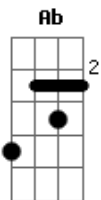

© ukulele-chords.com