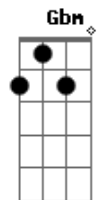

© ukulele-chords.com

(I'll care)

[Segunda Parte]

A7M B
Flipping through our photographs
A7M B
Those moments never seem to last
A7M B
Listening to self control
A7M B
Those feelings that you'll never know

[Pré-Refrão]

A7M Dbm
Leave me, it's never easy
A7M Gbm
I've had a lifetime to be alone
A7M Dbm
If you let me, when it gets heavy
A7M Dbm
Know I'll never let you be all alone

[Refrão]

A7M B
I'll be better than I was before
A7M B
Despite every text of yours ignored
A7M Dbm
Will you call me still, just to hear my voice?
A7M B
I swear, always
A7M B
Always
A7M B
Always, I'll care