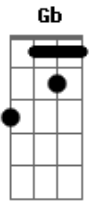

© ukulele-chords.com