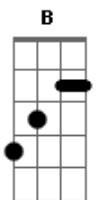

© ukulele-chords.com