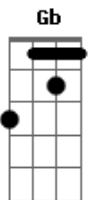

© ukulele-chords.com