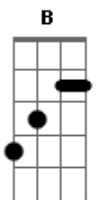

© ukulele-chords.com