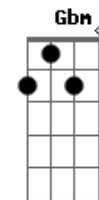

© ukulele-chords.com

(I'll care)

[Segunda Parte]

A7M B
Flipping through our photographs
A7M B
Those moments never seem to last
A7M B
Listening to self control
A7M B
Those feelings that you'll never know

[Pré-Refrão]

A7M Dbm
Leave me, it's never easy
A7M Gbm
I've had a lifetime to be alone
A7M Dbm
If you let me, when it gets heavy
A7M Dbm
Know I'll never let you be all alone

[Refrão]

A7M B
I'll be better than I was before
A7M B
Despite every text of yours ignored
A7M Dbm
Will you call me still, just to hear my voice?
A7M B
I swear, always
A7M B
Always
A7M B
Always, I'll care