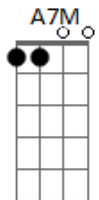

Jeremy Zucker - Always, I'll Care

tom:

Ab (forma dos acordes no tom de Gb)

Capostrate na 2ª casa

Intro: A7M B A7M B

[Primeira Parte]

A7M B
Driving down the interstate
A7M B
I've never felt so far away
A7M B
Leaving hardly hurts at all
A7M B
I'm sorry that I never call

[Pré-Refrão]

A7M B
Often I get exhausted
A7M B
Trying regardless to be enough
A7M B
Is it selfish not to be selfless
A7M B
When all I can help is to open up?

[Refrão]

A7M B
I'll be better than I was before
A7M B
Despite every text of yours ignored
A7M Dbm
Will you call me still, just to hear my voice?
A7M B
I swear, always, I'll care

A7M B

Acordes

© ukulele-chords.com