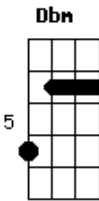

© ukulele-chords.com