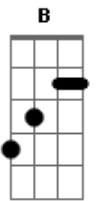

© ukulele-chords.com