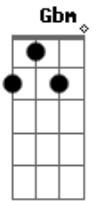

© ukulele-chords.com

(I'll care)

[Segunda Parte]

A7M B
Flipping through our photographs
A7M B
Those moments never seem to last
A7M B
Listening to self control
A7M B
Those feelings that you'll never know

[Pré-Refrão]

A7M Dbm
Leave me, it's never easy
A7M Gbm
I've had a lifetime to be alone
A7M Dbm
If you let me, when it gets heavy
A7M Dbm
Know I'll never let you be all alone

[Refrão]

A7M B
I'll be better than I was before
A7M B
Despite every text of yours ignored
A7M Dbm
Will you call me still, just to hear my voice?
A7M B
I swear, always
A7M B
Always
A7M B
Always, I'll care