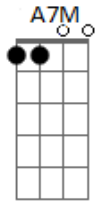

Jeremy Zucker - Always, I'll Care

tom:

Ab (forma dos acordes no tom de Gb)

Capostrate na 2ª casa

Intro: A7M B A7M B

[Primeira Parte]

A7M B
Driving down the interstate
A7M B
I've never felt so far away
A7M B
Leaving hardly hurts at all
A7M B
I'm sorry that I never call

[Pré-Refrão]

A7M B
Often I get exhausted
A7M B
Trying regardless to be enough
A7M B
Is it selfish not to be selfless
A7M B
When all I can help is to open up?

[Refrão]

A7M B
I'll be better than I was before
A7M B
Despite every text of yours ignored
A7M Dbm
Will you call me still, just to hear my voice?
A7M B
I swear, always, I'll care

Acordes

© ukulele-chords.com