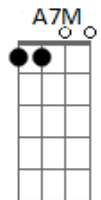

Jeremy Zucker - Always, I'll Care

tom:

Ab (forma dos acordes no tom de Gb)

Capostrate na 2ª casa

Intro: A7M B A7M B

[Primeira Parte]

A7M B
Driving down the interstate
A7M B
I've never felt so far away
A7M B
Leaving hardly hurts at all
A7M B
I'm sorry that I never call

[Pré-Refrão]

A7M B
Often I get exhausted
A7M B
Trying regardless to be enough
A7M B
Is it selfish not to be selfless
A7M B
When all I can help is to open up?

[Refrão]

A7M B
I'll be better than I was before
A7M B
Despite every text of yours ignored
A7M Dbm
Will you call me still, just to hear my voice?
A7M B
I swear, always, I'll care

Acordes

© ukulele-chords.com