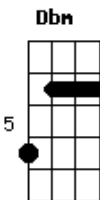

© ukulele-chords.com