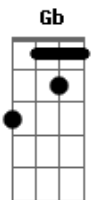

© ukulele-chords.com