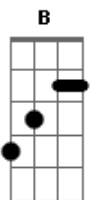

© ukulele-chords.com