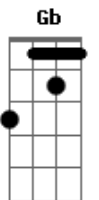

© ukulele-chords.com