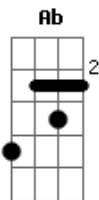

© ukulele-chords.com