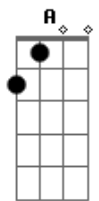

Jeremy Zag - My Lady

tom:
A
It's been a while since I smiled and meant it
D Lately I guess I've just been
A Searching for purpose, for any incentive
D To show me just where I fit in
A Then suddenly I'm flying through the night sky
D The city lit up down below
A Watching and wondering and wanting to know
D How far this adventure will go
A Then she appears like a dream in a dream
D

And everything seems to slow down
Gbm She looks at me, smiles, could this be what it seems?
D A My feet haven't yet touched the ground
D A And suddenly I feel so free, leapin' through the city
Gbm E I'm leavin' all the pain far behind
Bm E So strong, I can't ignore it, and as I'm steppin' forward
D E Will she be there by my side?
A E Gbm It's been a while since I smiled and I meant it
D E Those who know me would agree
Bm E Maybe I finally found my incentive
A E A Tonight in Paris, my lady

Acordes

© ukulele-chords.com