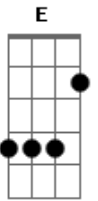

© ukulele-chords.com