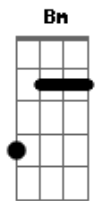

© ukulele-chords.com