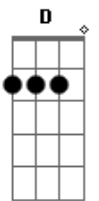

© ukulele-chords.com