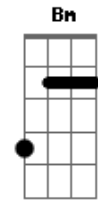

© ukulele-chords.com