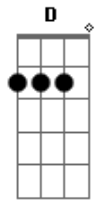

Jeremy Zag - My Lady

tom:
A
It's been a while since I smiled and meant it
D E
Lately I guess I've just been
A E
Searching for purpose, for any incentive
D E
To show me just where I fit in
A E
Then suddenly I'm flying through the night sky
D E
The city lit up down below
A E
Watching and wondering and wanting to know
D E
How far this adventure will go
A E Gbm
Then she appears like a dream in a dream
D E

And everything seems to slow down
Gbm E
She looks at me, smiles, could this be what it seems?
D A
My feet haven't yet touched the ground
D A
And suddenly I feel so free, leapin' through the city
Gbm E
I'm leavin' all the pain far behind
Bm E
So strong, I can't ignore it, and as I'm steppin' forward
D E
Will she be there by my side?
A E Gbm
It's been a while since I smiled and I meant it
D E
Those who know me would agree
Bm E
Maybe I finally found my incentive
A E A
Tonight in Paris, my lady

Acordes

© ukulele-chords.com

© ukulele-chords.com

© ukulele-chords.com

© ukulele-chords.com

© ukulele-chords.com