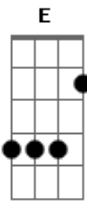

Jeremy Camp - Unrestrained

Tom: A

Verso 1:

E Gb G Another day that is lost
Gb G B A moment that I've cost
B A G But I can feel Your arms of hope and grace
E Gb G I'm holding on so dear
Gb G B A promise You are near
B A G Your loving kindness never fails

Refrão:

G C
So take this selfish heart of mine
E
I want to give it all
D C
I've wasted too much time

G C
And melt away everything that's not of You
E
I want to know You more
D C
So much deeper than I do
Completely unrestrained

Verso 2:

E Gb G I'll give my life away, every single day
Gb G B A price to small for what You gave
B A G I'm desperate for You
E Gb G To Shape my heart into the very image of what I'm to be
Gb G B I'll give my life away, every single day
B A G A price so small for what You gave

Acordes

© ukulele-chords.com

© ukulele-chords.com

© ukulele-chords.com

© ukulele-chords.com

© ukulele-chords.com

© ukulele-chords.com

© ukulele-chords.com