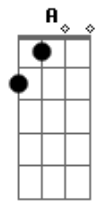

Jeremy Camp - Unrestrained

Tom: A

Verso 1:

E Gb G Another day that is lost
Gb G B A moment that I've cost
B A G But I can feel Your arms of hope and grace
E Gb G I'm holding on so dear
Gb G B A promise You are near
B A G Your loving kindness never fails

Refrão:

G C
So take this selfish heart of mine
E
I want to give it all
D C
I've wasted too much time

G C
And melt away everything that's not of You
E
I want to know You more
D C
So much deeper than I do
Completely unrestrained

Verso 2:

E Gb G I'll give my life away, every single day
Gb G B A price to small for what You gave
B A G I'm desperate for You
E Gb G To Shape my heart into the very image of what I'm to be
Gb G B I'll give my life away, every single day
B A G A price so small for what You gave

Acordes

© ukulele-chords.com