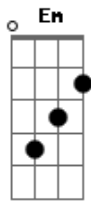

Jeremy Camp - The Way

Tom: G

Verso 1:

Em C D
 All creation cries out with longing
 Em C D Em
 With groans only You can comprehend
 Em C D
 And with wisdom , You always answer
 Em Am7 D
 And give the words of life so unfailling

Verso 2:

Em C D
 And Your glory shines all around us
 Em C D Em
 Your faithfulness shown for all to see
 Em C D
 When we think of all of your wonders
 Em Am7 D
 The beauty of Your plan that's been revealed
 Em Am7
 We walk in Your light
 D
 We walk in it

Refrão:

Em C
 Shine, bright

D

Let Your glory fill this land
 Em C D
 Lift high, the King of Kings and great I AM
 Em C D Em
 Je ----- sus, You are the way...
 C D
 You are the way

Verso 3:

Em C D Em
 We can see the works of Your loving hands
 Em C D
 With a hope and peace not made by man
 Em C D
 When You poured out Your grace and Your mercy
 Em Am7
 And You held out Your arms
 D
 So we could see
 Am7
 You bled for all mankind
 D
 And set the captives free

(Refrão)

Ponte:

Na, na, na, na, na, na, Jesus...

Acordes

© ukulele-chords.com

© ukulele-chords.com

© ukulele-chords.com

© ukulele-chords.com