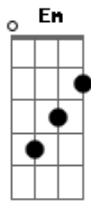

Jeremy Camp - The Way

Tom: G

Verso 1:

Em C D
 All creation cries out with longing
 Em C D Em
 With groans only You can comprehend
 Em C D
 And with wisdom , You always answer
 Em Am7 D
 And give the words of life so unfailling

Verso 2:

Em C D
 And Your glory shines all around us
 Em C D Em
 Your faithfulness shown for all to see
 Em C D
 When we think of all of your wonders
 Em Am7 D
 The beauty of Your plan that's been revealed
 Em Am7
 We walk in Your light
 D
 We walk in it

Refrão:

Em C
 Shine, bright

D
 Let Your glory fill this land
 Em C D
 Lift high, the King of Kings and great I AM
 Em C D Em
 Je ----- sus, You are the way...
 C D
 You are the way

Verso 3:

Em C D Em
 We can see the works of Your loving hands
 Em C D
 With a hope and peace not made by man
 Em C D
 When You poured out Your grace and Your mercy
 Em Am7
 And You held out Your arms
 D
 So we could see
 Am7
 You bled for all mankind
 D
 And set the captives free

(Refrão)

Ponte:

Na, na, na, na, na, na, Jesus...

Acordes

© ukulele-chords.com

© ukulele-chords.com

© ukulele-chords.com

© ukulele-chords.com