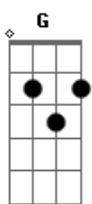

© ukulele-chords.com