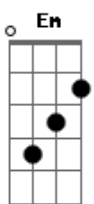

© ukulele-chords.com