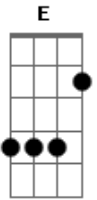

A
Everyone got old, didn't they?

A
Calloused and so cold

D
All the way down

A
Everyday

E
I'd like to talk to you but

A
I'm turning my face away

D A
And everyday has its ending

A E D
Just like everyday before

A
All I want now is to stop pretending

A E D
I just can't do it anymore

A
Turn the light off and we'll go

E D A
We'll go to sleep

(D A E A)

A
It's been a long time, hasn't it?

A
We walked a long time

D A
Under it for so long

E
I'd like to understand but

A
I'm already gone

E
I'd like to understand but

D A
I'm already gone

Acordes

© ukulele-chords.com

© ukulele-chords.com

© ukulele-chords.com