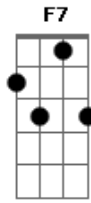

© ukulele-chords.com