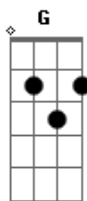

Jefferson Airplane - D.C.B.A. - 25

Tom: G

(intro)

^D It's time you walked way, set me free ^C
^D I must move away, leave you be

^B Time's been good to us, my friend ^A ^B
^(B) Wait and see how it will end ^B
^(B) We come and go, as we please ^D
^(D) We come and go as we please ^C
That's how it must be

^D Here in crystal chandelier, I'm home ^C
^D Too many days, I've left unstoned ^C

^B If you don't mind happiness ^A ^B
^(B) Purple-pleasure fields in the Sun ^B
^(B) Ah, don't you know I'm runnin' home? ^D
^(D) Don't you know I'm runnin' home? ^C
To a place to you unknown

(solo)

^D I take great ease, in your sitting there ^C
^D Searching for myself, I find a place there ^C

^B I see the people of the world ^B
^(B) Where they are and what they could be ^B
^(B) I can but dance behind your smile ^D
^(D) I can but dance behind your smile ^C
You were the world to me for a while

D ~

Acordes

© ukulele-chords.com