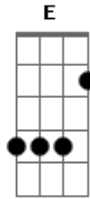

Jefferson Airplane - Crown Of Creation

Tom: **D**

Interlude 1:17

Chords **Em** **Bm** **F** **Em7** **D**

E **C** **E** **E** **C**

Solo 1

LOYALTY
Bm

sweep\

SOLO 2!

Em

A

Acordes

© ukulele-chords.com

© ukulele-chords.com

© ukulele-chords.com

© ukulele-chords.com