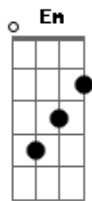

© ukulele-chords.com