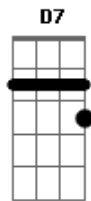

© ukulele-chords.com