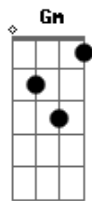

© ukulele-chords.com