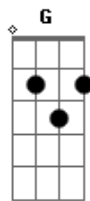

© ukulele-chords.com