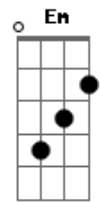

© ukulele-chords.com