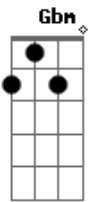

© ukulele-chords.com