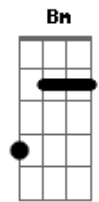

© ukulele-chords.com