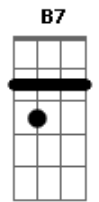

© ukulele-chords.com