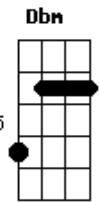

© ukulele-chords.com